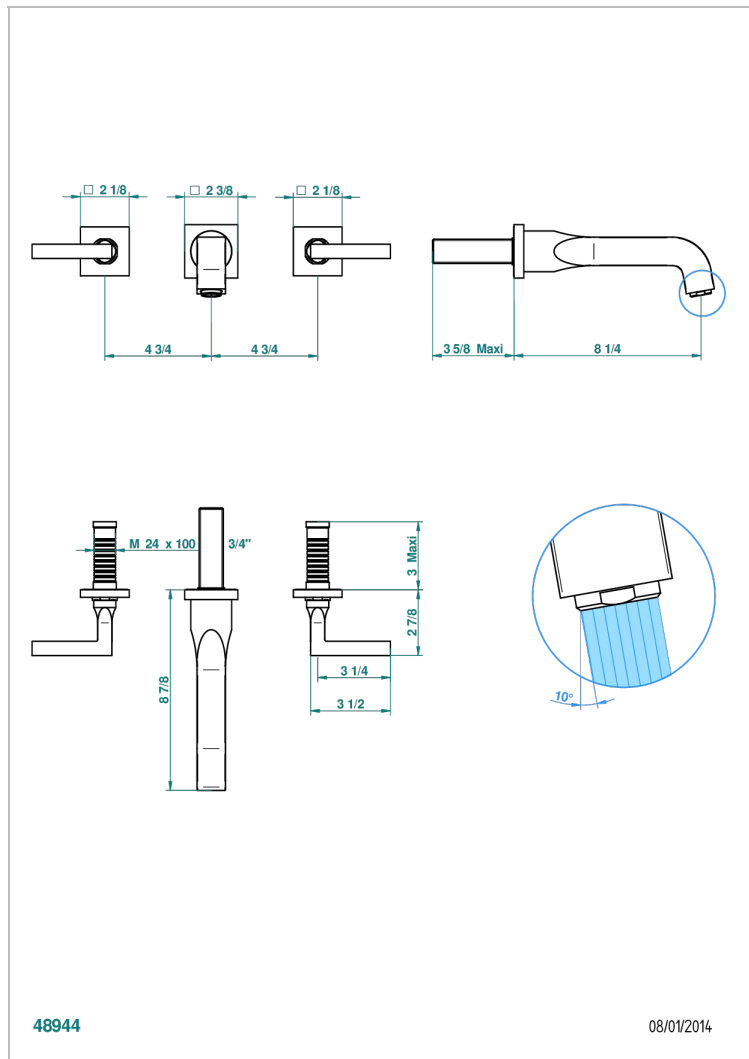

BELUGA WITH LEVER

G1U-41SGB

Trim only for wall mounted 3-hole bath mixer

48944

08/01/2014

CHARACTERISTIC

- Beluga with lever
- Trim only for wall mounted 3-hole bath mixer

RELATED SKU'S

- Ref. G00-40AC Rough parts for wall mounted 3 hole mixer, cross handle version
- Ref. G00-40AM Rough parts for wall mounted 3 hole mixer, lever handle version

AVAILABLE FINITIONS

Antique nickel - H28
Black ceram - D30
Blush PVD - H62
Brass color PVD - H49
Brown bronze color PVD - F33
Gold color PVD - H52