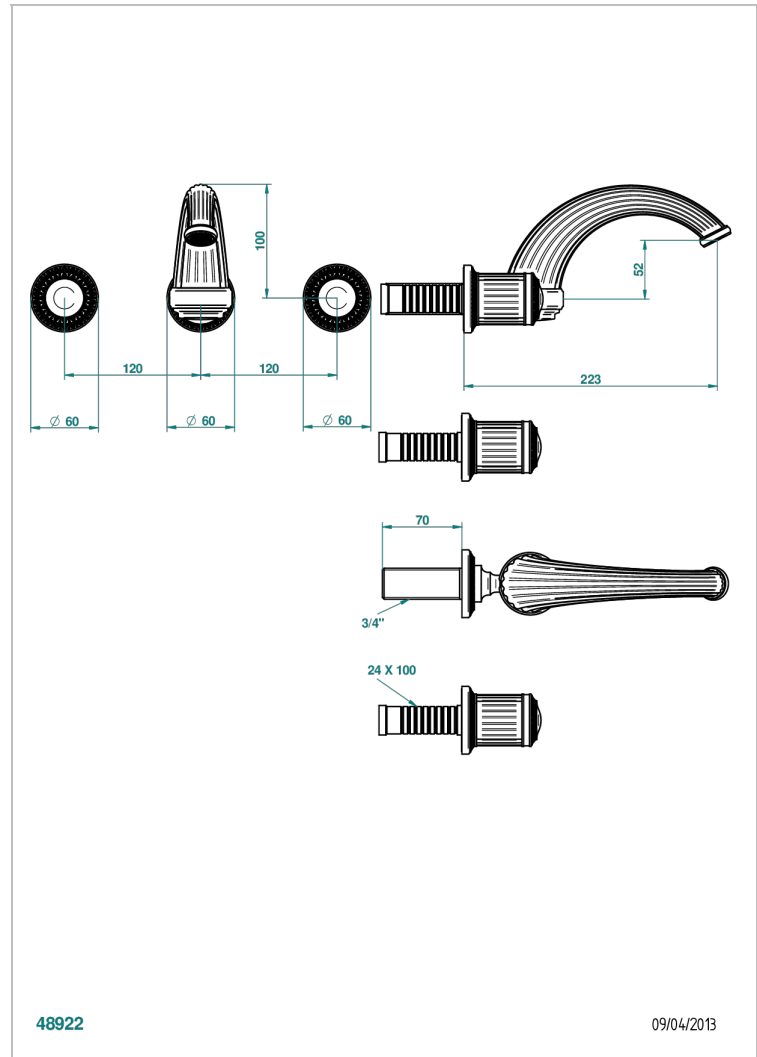

# MALMAISON METAL

U93-41GB

Trim for wall mounted 3-hole bath set only

THG<sup>®</sup>  
PARIS

## CHARACTERISTIC

- Malmaison Metal
- Trim for wall mounted 3-hole bath set only

## RELATED SKU'S

- Ref. G00-40AM/US Rough parts for wall set (one counter clockwise and one clockwise cartridges)