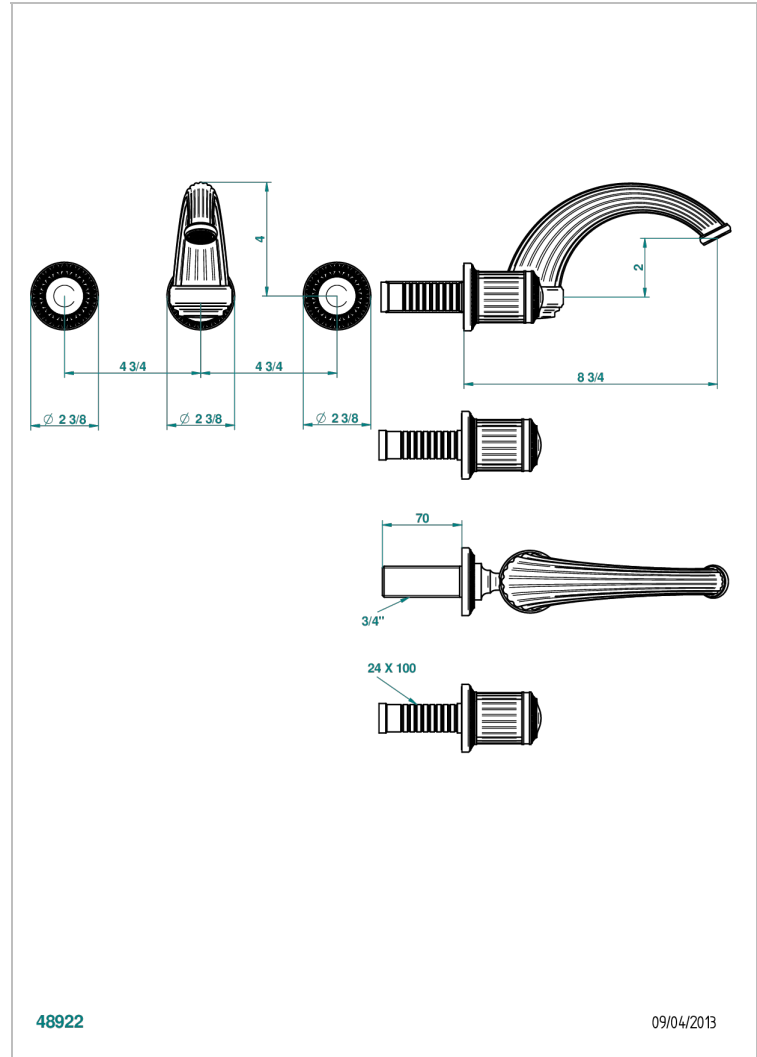

MALMAISON METAL

U93-41GB

Trim for wall mounted 3-hole bath set only

48922

09/04/2013

CHARACTERISTIC

- Malmaison Metal
- Trim for wall mounted 3-hole bath set only

RELATED SKU'S

- Ref. G00-40AM/US Rough parts for wall set (one counter clockwise and one clockwise cartridges)

AVAILABLE FINITIONS

Black ceram - D30
Chrome polished - A02
Chrome polished / gold polished - G02
Copper antique matt, coated - H07
Gold mat - F07
Gold polished - F01

Light coated bronze - D01
Matt chrome (American satin) - C02
Matt nickel (American satin) - C01
Nickel antique / Sovereign - H28
Nickel polished - B01
Soft gold - F30

Soft matt gold - F31