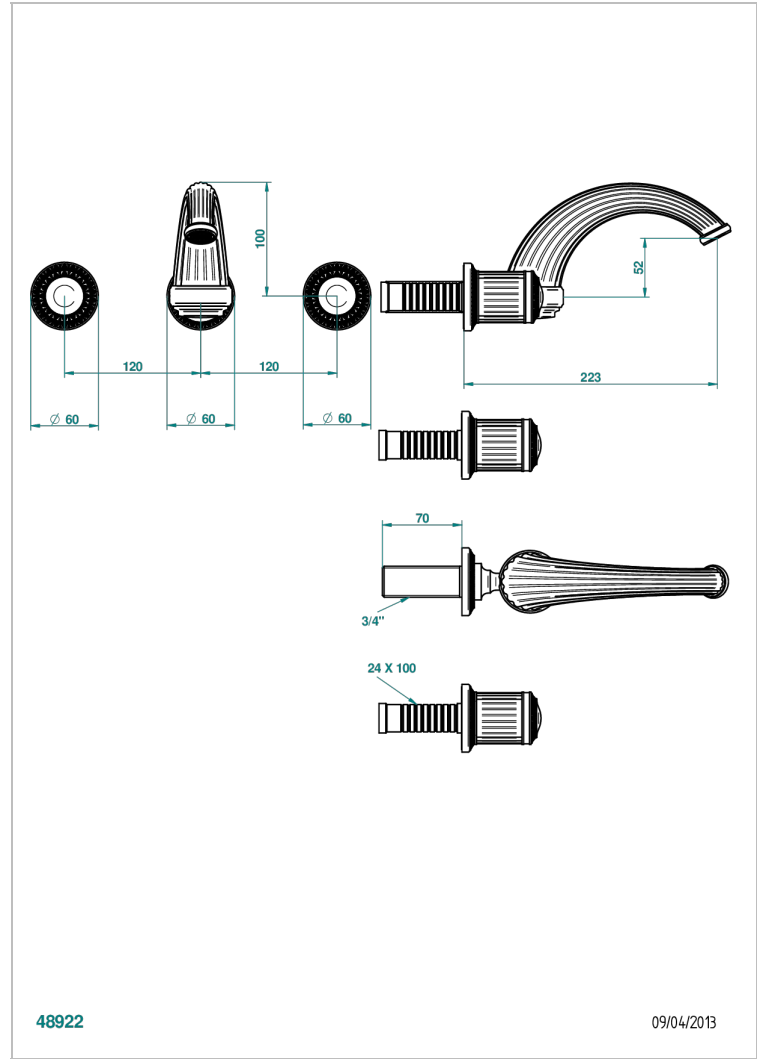

MALMAISON METAL

U93-41GB

Trim only for wall mounted 3-hole bath mixer

THG[®]
PARIS

CHARACTERISTIC

- Malmaison Metal
- Trim only for wall mounted 3-hole bath mixer

RELATED SKU'S

- Ref. G00-40AC Rough parts for wall mounted 3 hole mixer, cross handle version
- Ref. G00-40AM Rough parts for wall mounted 3 hole mixer, lever handle version

AVAILABLE FINITIONS

Antique nickel - H28
Black ceram - D30
Lacquered light bronze - D01
Matt chrome - C02
Matt gold - F07
Matt nickel (color finish) - C01

Polished chrome (color finish) - A02
Polished chrome / Polished gold (color finish) - G02
Polished gold (color finish) - F01
Polished nickel - B01
Soft gold - F30
Soft matt gold - F31

Varnished matt antique red copper (color finish) - H07