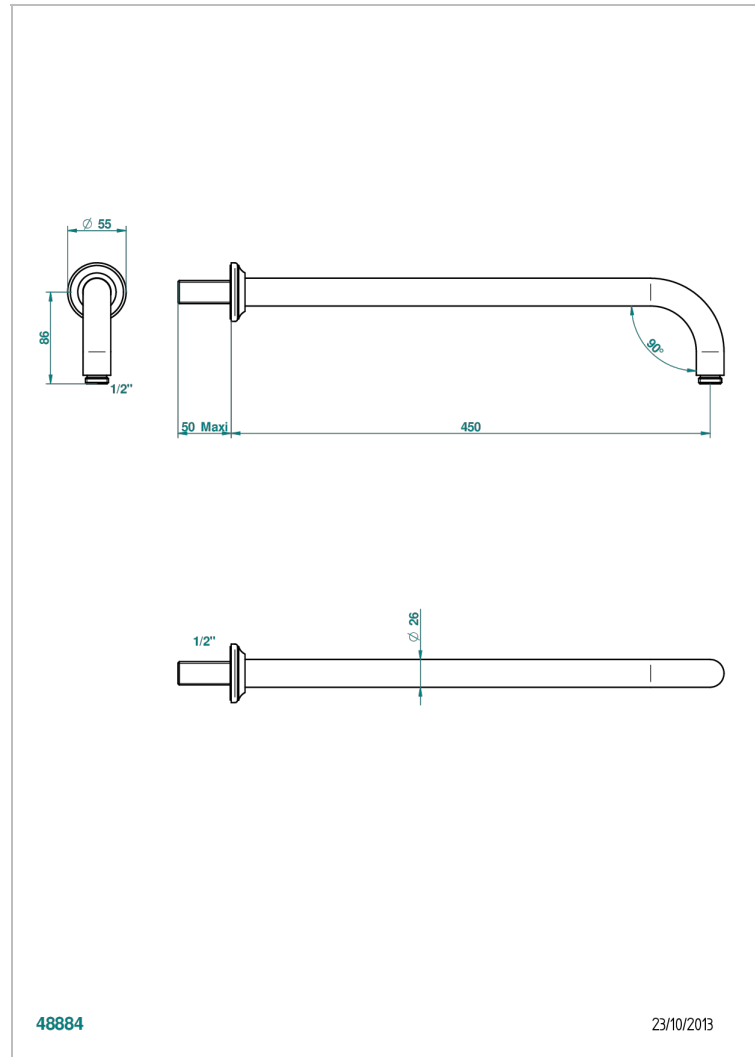

# CHARLESTON WITH LEVER

G75-84L

Wall mounted shower arm, length: 450 mm, 90°

48884

23/10/2013

## CHARACTERISTIC

- Charleston with lever
- Wall mounted shower arm, length: 450 mm, 90°