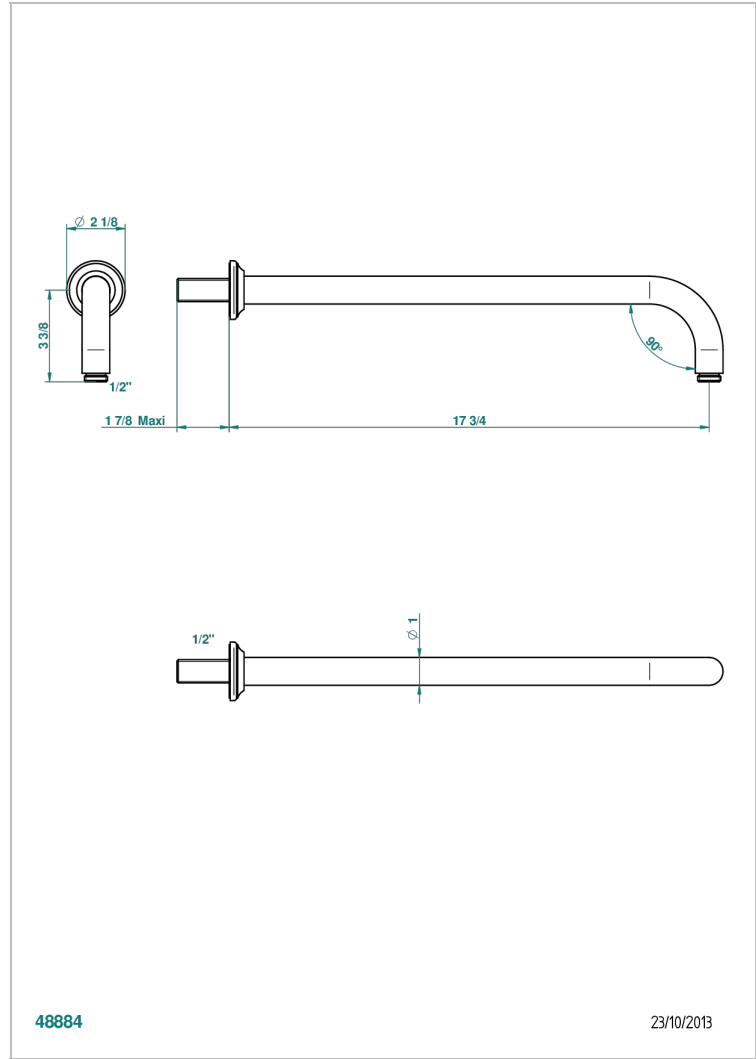

# CHARLESTON WITH LEVER

G75-84L

Wall mounted shower arm, length: 450 mm, 90°

## CHARACTERISTIC

- Charleston with lever
- Wall mounted shower arm, length: 450 mm, 90°