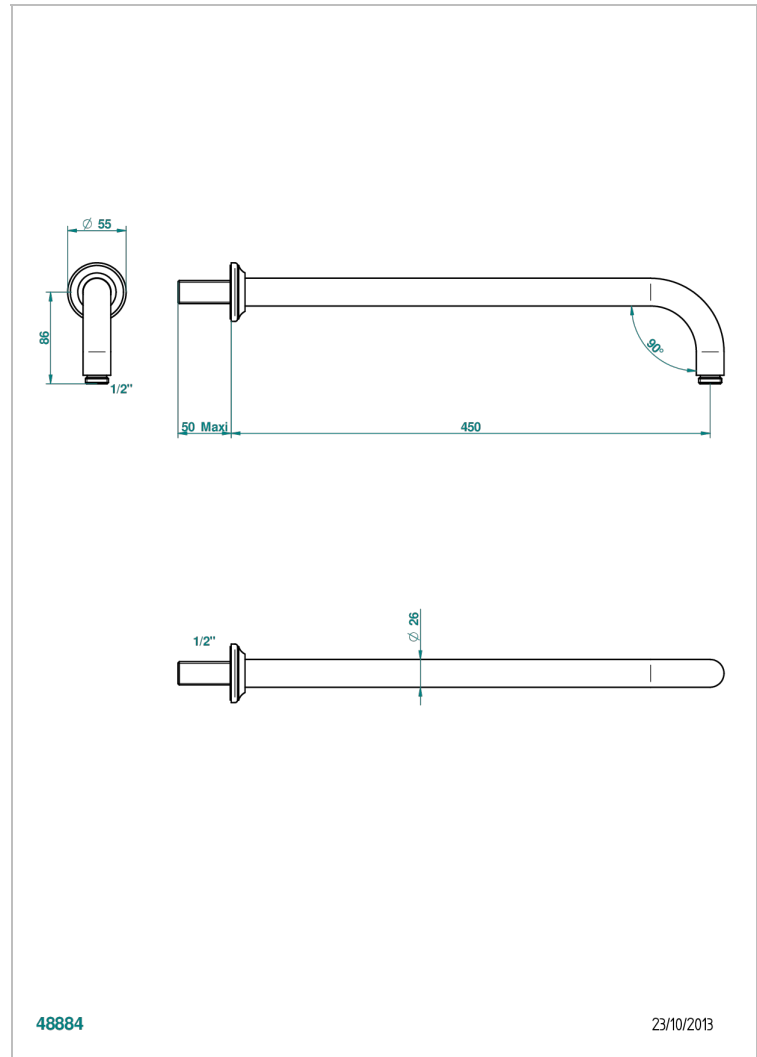

# 1900

G25-84L

Wall mounted shower arm, length: 450 mm, 90°

## CHARACTERISTIC

- 1900
- Wall mounted shower arm, length: 450 mm, 90°