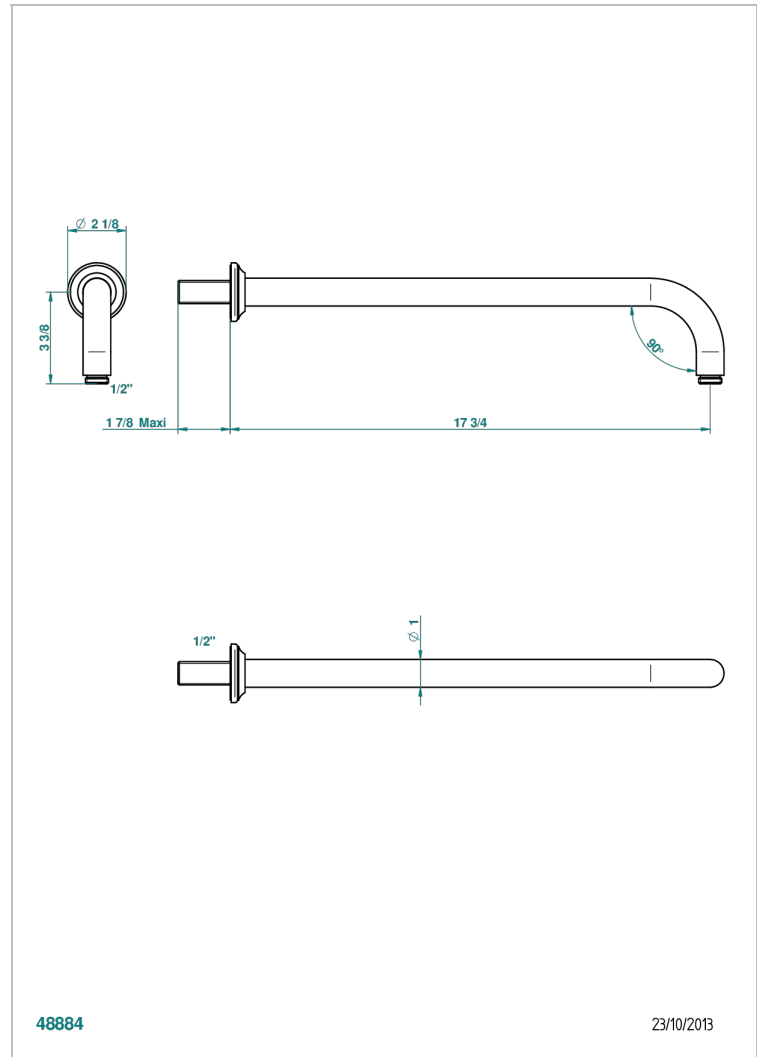

1900

G25-84L

Wall mounted shower arm, length: 450 mm, 90°

CHARACTERISTIC

- 1900
- Wall mounted shower arm, length: 450 mm, 90°

AVAILABLE FINITIONS

Antique nickel - H28
Black ceram - D30
Blush PVD - H62
Brass color PVD - H49
Brown bronze color PVD - F33
Gold color PVD - H52