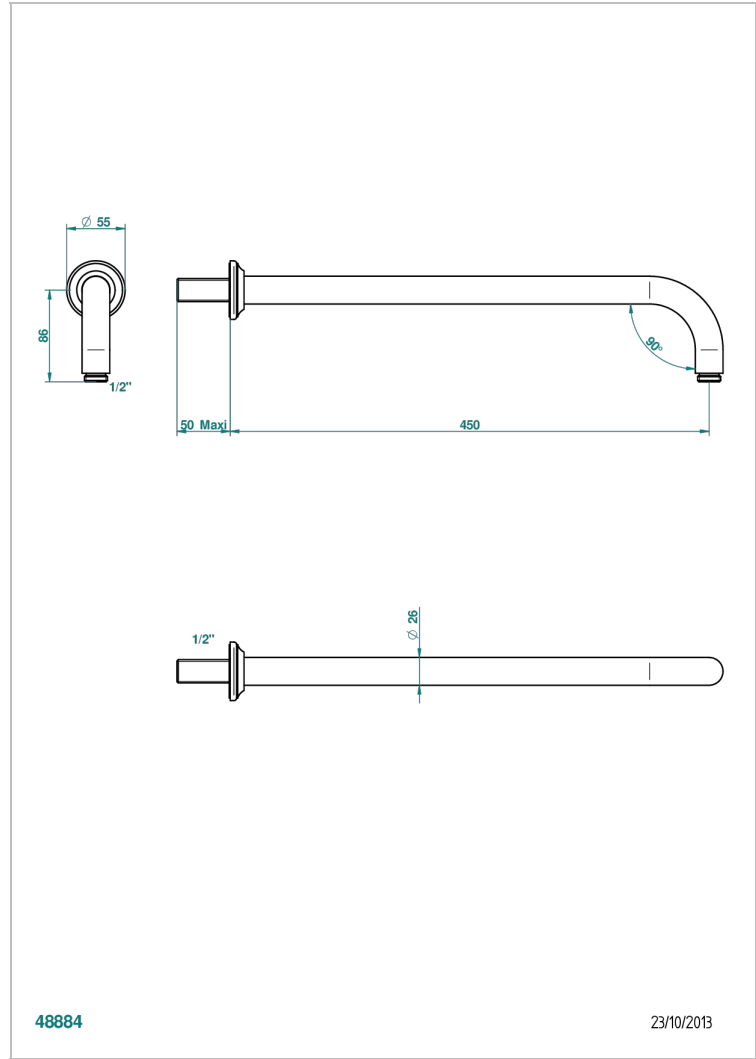

BROADWAY WITH LEVER

A04-84L

Wall mounted shower arm, length: 450 mm, 90°

THG[®]
PARIS

CHARACTERISTIC

- Broadway with Lever
- Wall mounted shower arm, length: 450 mm, 90°

AVAILABLE FINITIONS

Antique nickel - H28
Black ceram - D30
Blush PVD - H62
Brass color PVD - H49
Brown bronze color PVD - F33
Gold color PVD - H52