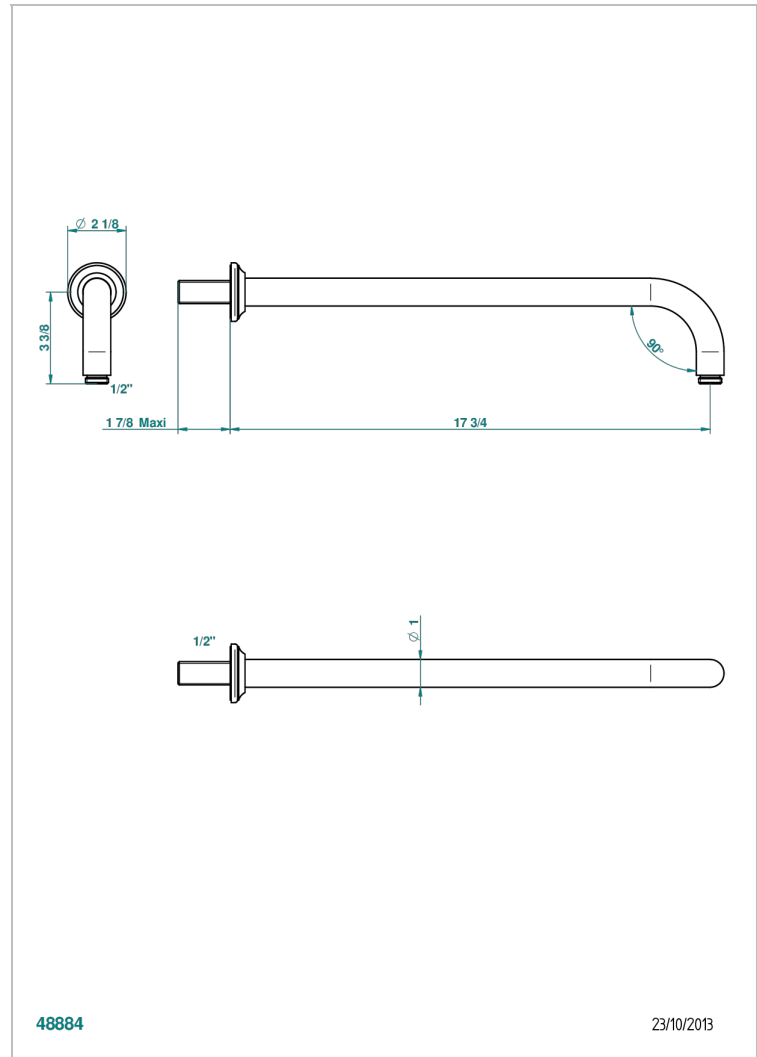

# BROADWAY WITH LEVER

A04-84L

Wall mounted shower arm, length: 450 mm, 90°

THG<sup>®</sup>  
PARIS

## CHARACTERISTIC

- Broadway with Lever
- Wall mounted shower arm, length: 450 mm, 90°