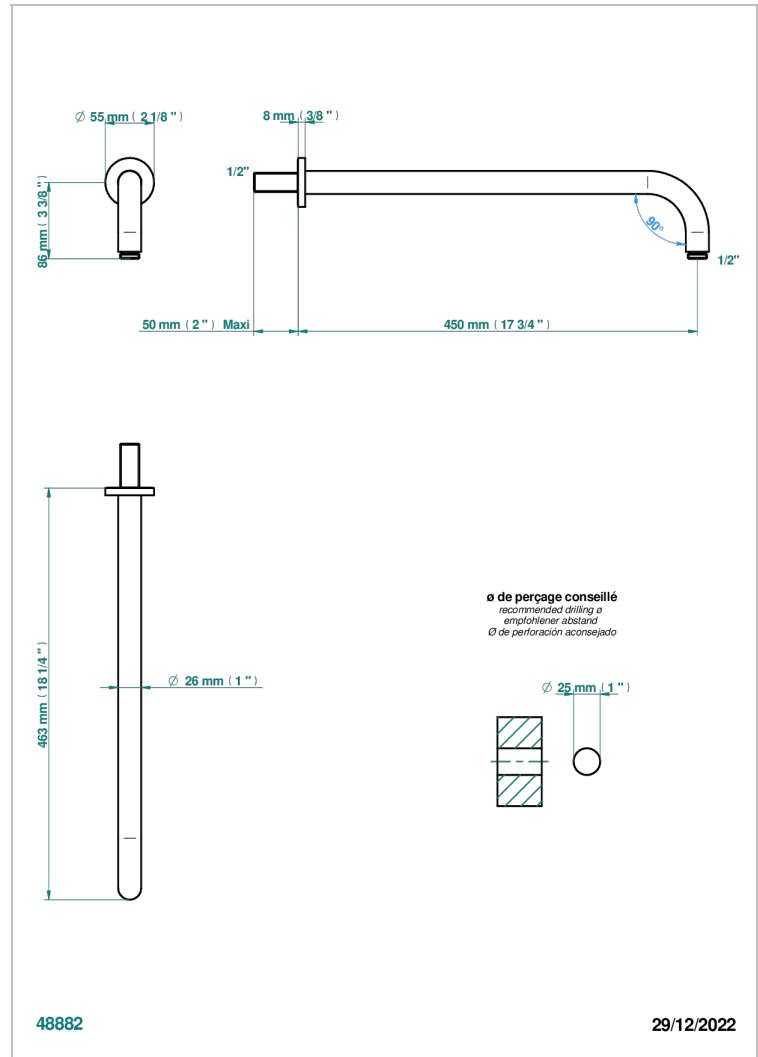

NEW PARADISE

U5P-84L

Wall mounted shower arm, length: 450 mm, 90°

THG[®]
PARIS

CHARACTERISTIC

- New Paradise
- Wall mounted shower arm, length: 450 mm, 90°

AVAILABLE FINITIONS

Antique nickel - H28
Black ceram - D30
Blush PVD - H62
Brass color PVD - H49
Brown bronze color PVD - F33
Gold color PVD - H52

Nickel color PVD - H55
Polished chrome (color finish) - A02
Polished gold (color finish) - F01
Polished nickel - B01
Soft matt gold - F31
Umber PVD - H66