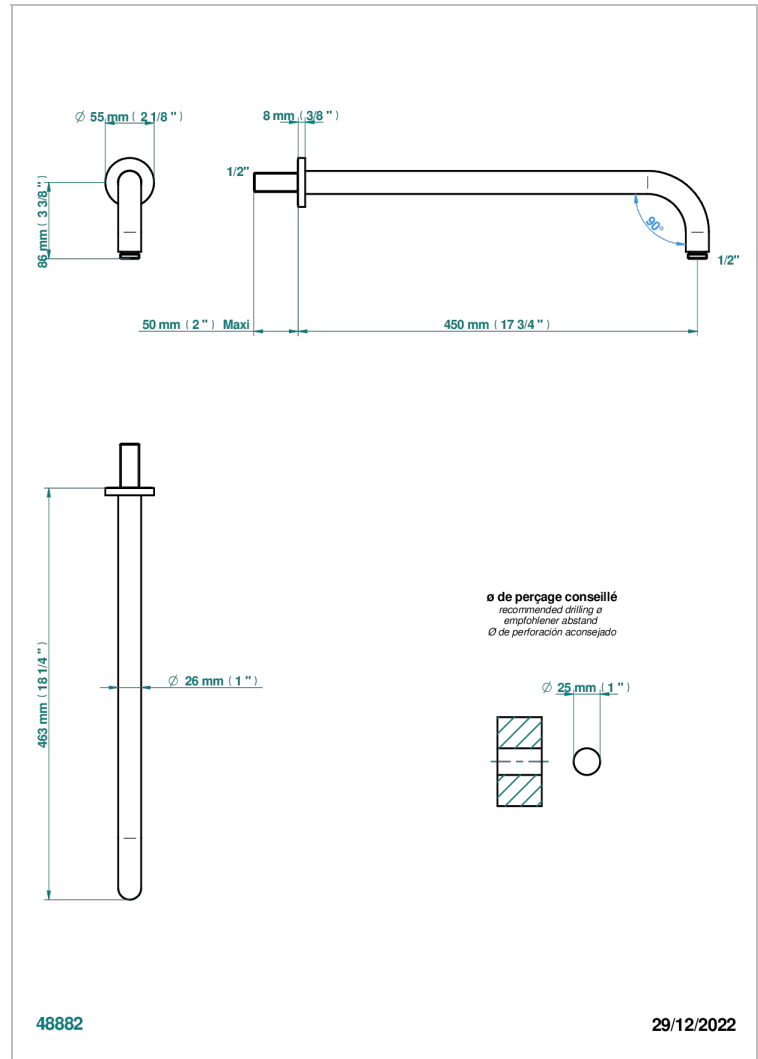

NEW ISLAND

U5N-84L

Wall mounted shower arm, length: 450 mm, 90°

THG[®]
PARIS

CHARACTERISTIC

- New Island
- Wall mounted shower arm, length: 450 mm, 90°

AVAILABLE FINITIONS

Antique nickel - H28
Black ceram - D30
Blush PVD - H62
Brass color PVD - H49
Brown bronze color PVD - F33
Gold color PVD - H52

Nickel color PVD - H55
Polished chrome (color finish) - A02
Polished gold (color finish) - F01
Polished nickel - B01
Soft matt gold - F31
Umber PVD - H66