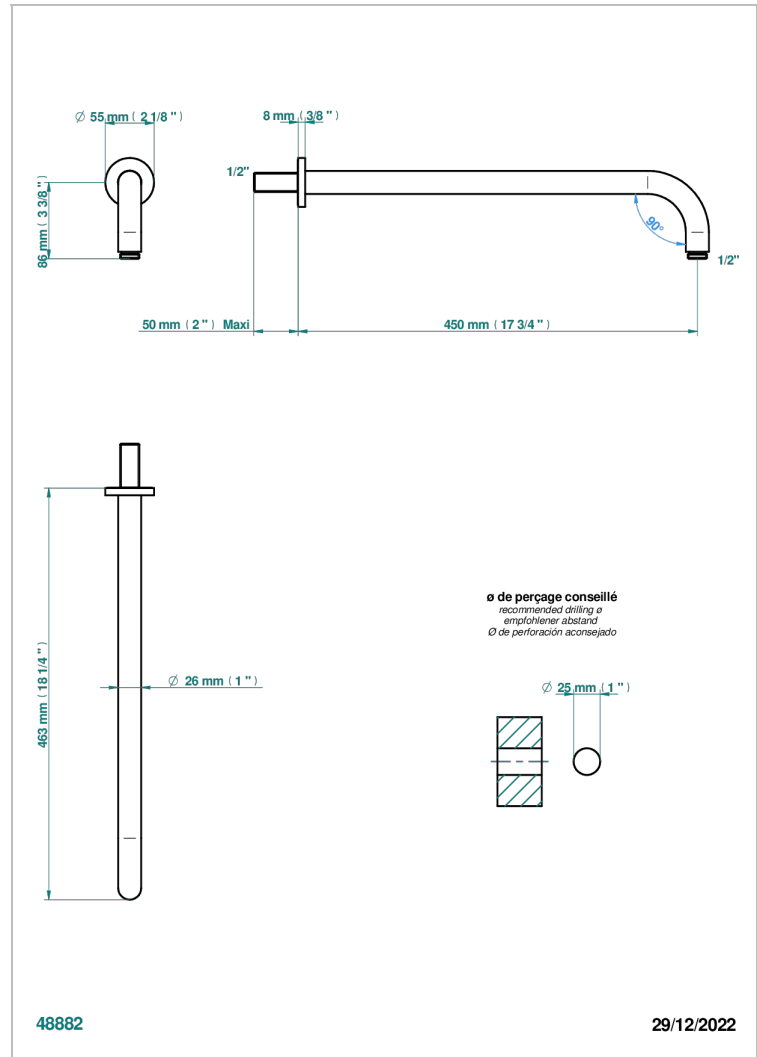

NANO WITH LEVER

G5B-84L

Wall mounted shower arm, length: 450 mm, 90°

THG[®]
PARIS

CHARACTERISTIC

- Nano with lever
- Wall mounted shower arm, length: 450 mm, 90°

AVAILABLE FINITIONS

Antique nickel - H28
Black ceram - D30
Matt chrome - C02
Matt gold - F07
Matt nickel (color finish) - C01
Polished chrome (color finish) - A02