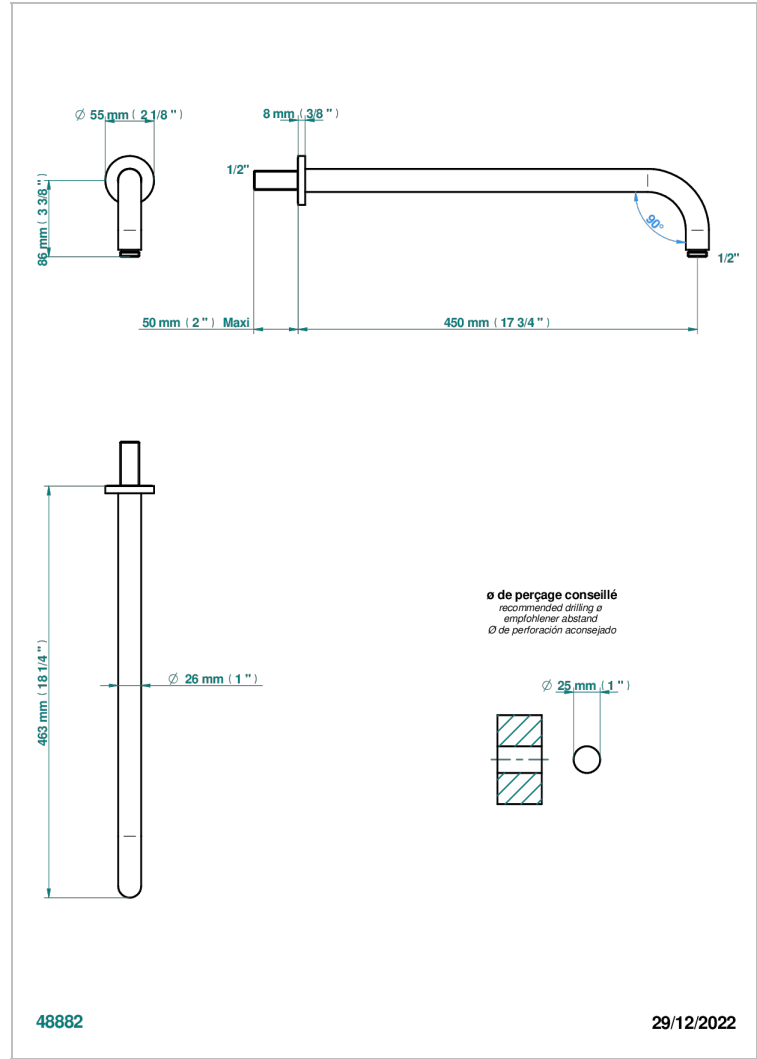

SPIRIT WITH LEVER

G58-84L

Wall mounted shower arm, length: 450 mm, 90°

CHARACTERISTIC

- Spirit with lever
- Wall mounted shower arm, length: 450 mm, 90°

AVAILABLE FINITIONS

Antique nickel - H28
Black ceram - D30
Blush PVD - H62
Brass color PVD - H49
Brown bronze color PVD - F33
Gold color PVD - H52