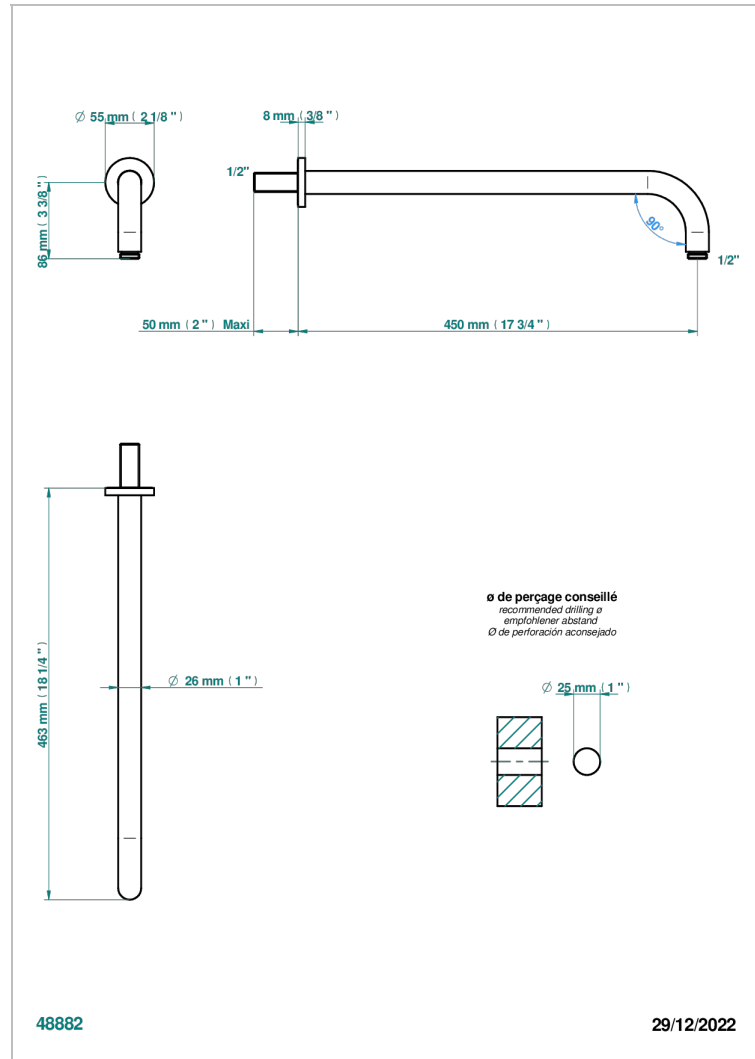

SPIRIT WITH LEVER

G58-84L

Wall mounted shower arm, length: 450 mm, 90°

THG[®]
PARIS

CHARACTERISTIC

- Spirit with lever
- Wall mounted shower arm, length: 450 mm, 90°

AVAILABLE FINITIONS

Antique nickel - H28
Black ceram - D30
Blush PVD - H62
Brass color PVD - H49
Brown bronze color PVD - F33
Gold color PVD - H52