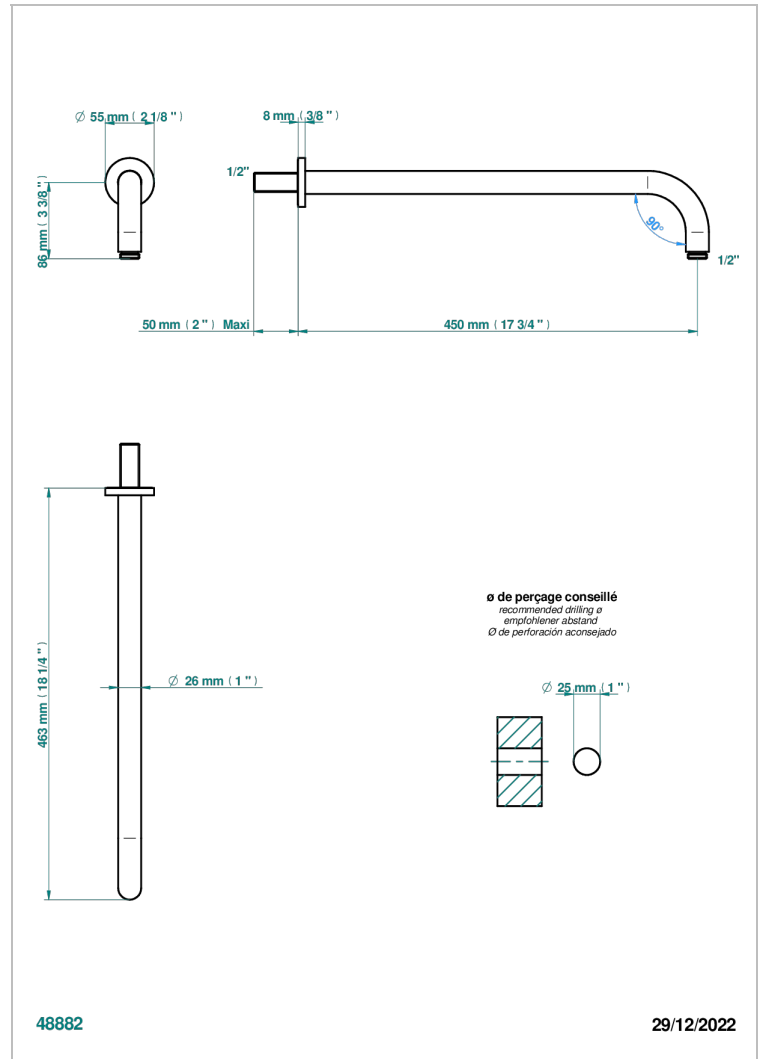

COLLECTION "O"

G4P-84L

Wall mounted shower arm, length: 450 mm, 90°

THG[®]
PARIS

CHARACTERISTIC

- Collection "O"
- Wall mounted shower arm, length: 450 mm, 90°

AVAILABLE FINITIONS

Antique nickel - H28
Black ceram - D30
Blush PVD - H62
Brass color PVD - H49
Brown bronze color PVD - F33
Gold color PVD - H52

Nickel color PVD - H55
Polished chrome (color finish) - A02
Polished chrome / Polished gold (color finish) - G02
Polished gold (color finish) - F01
Polished nickel - B01
Soft gold - F30

Soft matt gold - F31
Umber PVD - H66
Varnished matt antique red copper (color finish) - H07