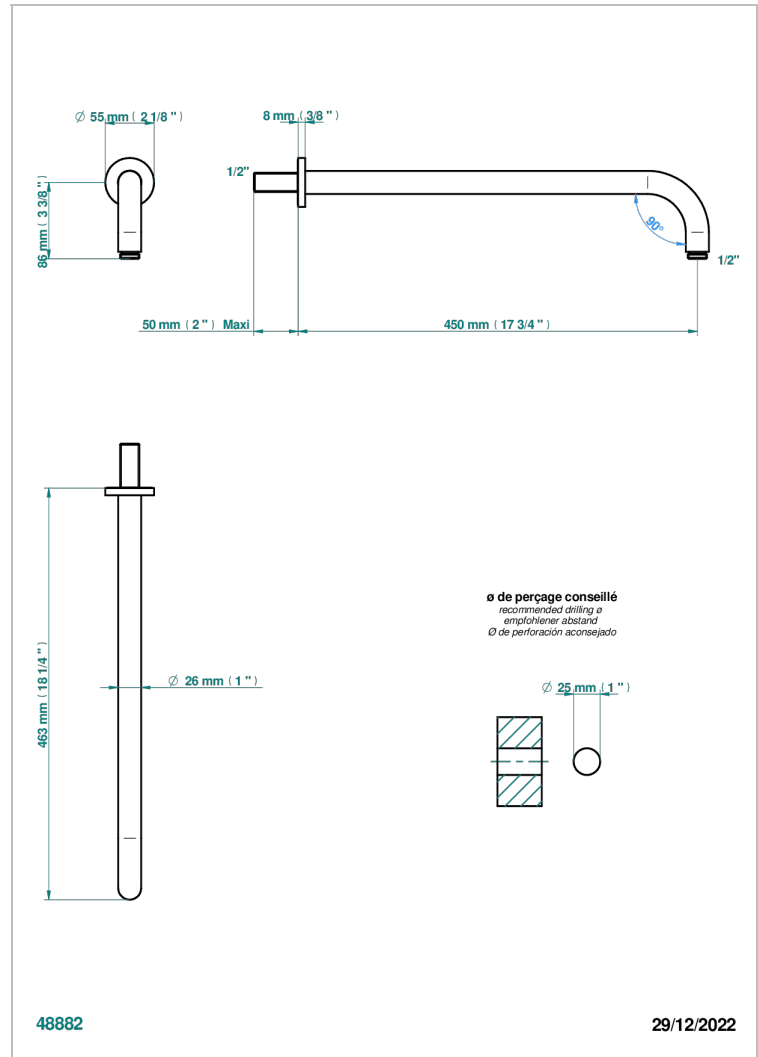

BAMBOU BLACK CRYSTAL

A33-84L

Wall mounted shower arm, length: 450 mm, 90°

THG[®]
PARIS

CHARACTERISTIC

- BamboU Black crystal
- Wall mounted shower arm, length: 450 mm, 90°

AVAILABLE FINITIONS

Antique nickel - H28
Black ceram - D30
Blush PVD - H62
Brass color PVD - H49
Brown bronze color PVD - F33
Gold color PVD - H52

Nickel color PVD - H55
Polished chrome (color finish) - A02
Polished chrome / Polished gold (color finish) - G02
Polished gold (color finish) - F01
Polished nickel - B01
Soft gold - F30

Soft matt gold - F31
Umber PVD - H66
Varnished matt antique red copper (color finish) - H07