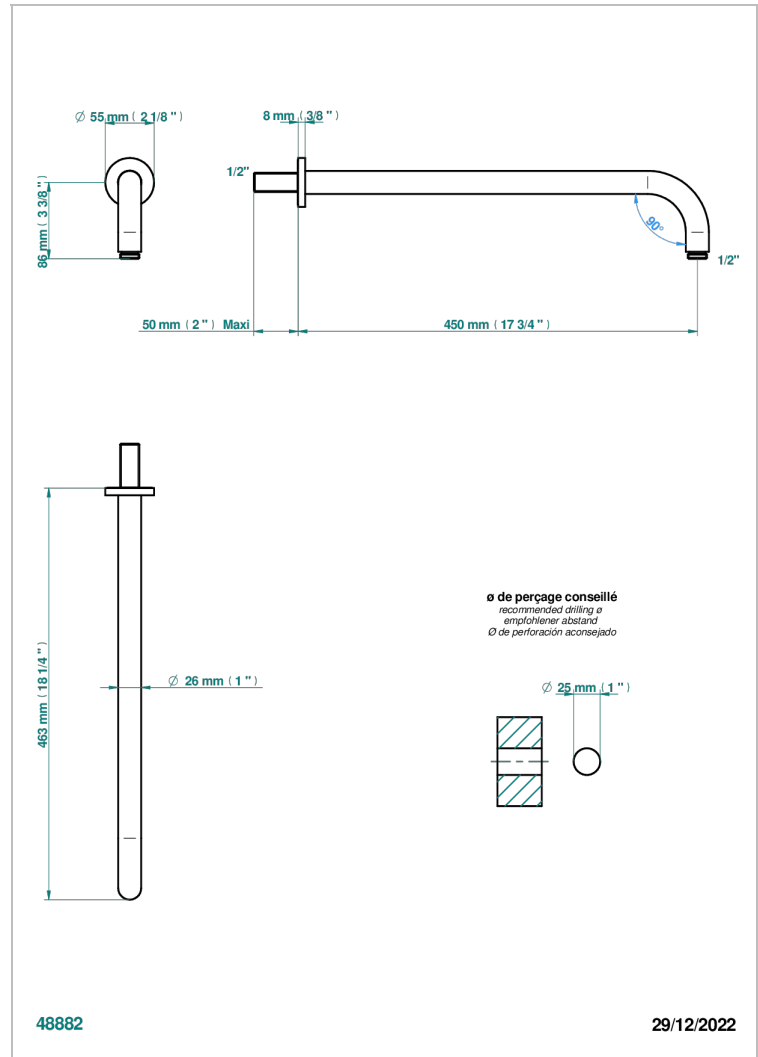

MOSSI CLEAR CRYSTAL

A2N-84L

Wall mounted shower arm, length: 450 mm, 90°

THG[®]
PARIS

CHARACTERISTIC

- Mossi Clear crystal
- Wall mounted shower arm, length: 450 mm, 90°

AVAILABLE FINITIONS

Antique nickel - H28
 Black ceram - D30
 Blush PVD - H62
 Brass color PVD - H49
 Brown bronze color PVD - F33
 Gold color PVD - H52

Nickel color PVD - H55
 Polished chrome (color finish) - A02
 Polished chrome / Polished gold (color finish) - G02
 Polished gold (color finish) - F01
 Polished nickel - B01
 Soft gold - F30

Soft matt gold - F31
 Umber PVD - H66
 Varnished matt antique red copper (color finish) - H07