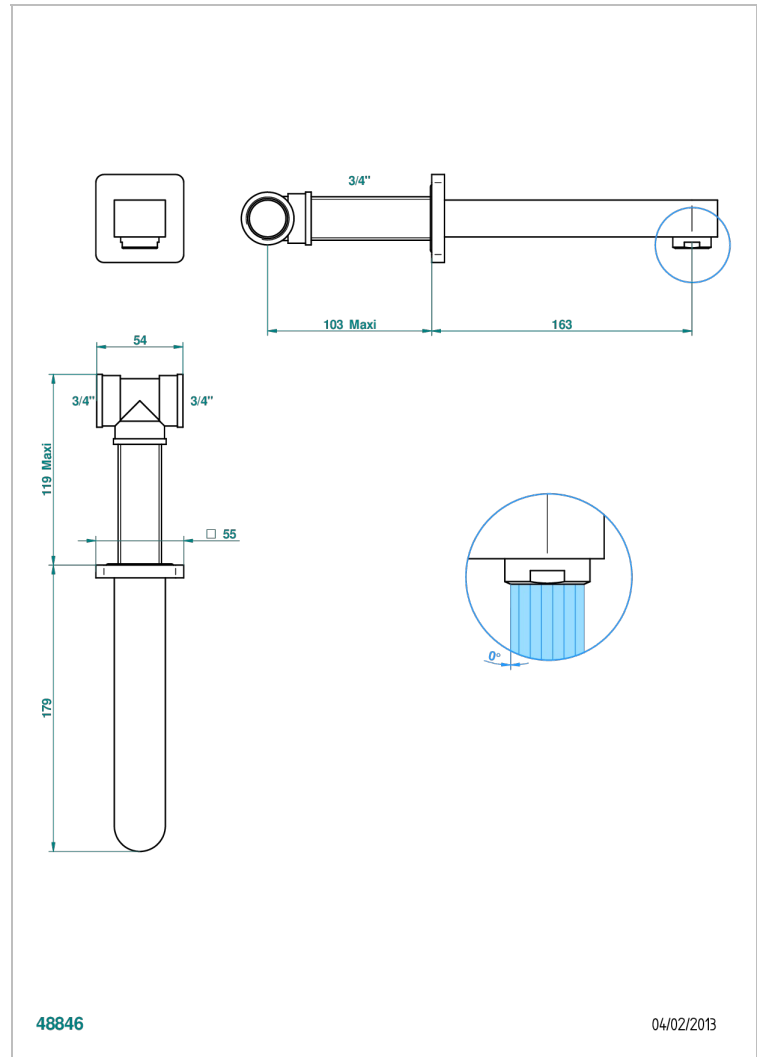

# PROFIL METAL WITH LEVER

A6B-22G

Wall mounted bath spout, goliath

THG<sup>®</sup>  
PARIS

## CHARACTERISTIC

- Profil Metal with lever
- Wall mounted bath spout, goliath

## TECHNICAL SPECS

- Recommandé : 3 bars (max. 5 bars) - Advised : 43,5 psi (max. 72 psi)
- Bec : 35 l/min à 3 bars
- Spout : 9.26 gpm at 43.5 psi