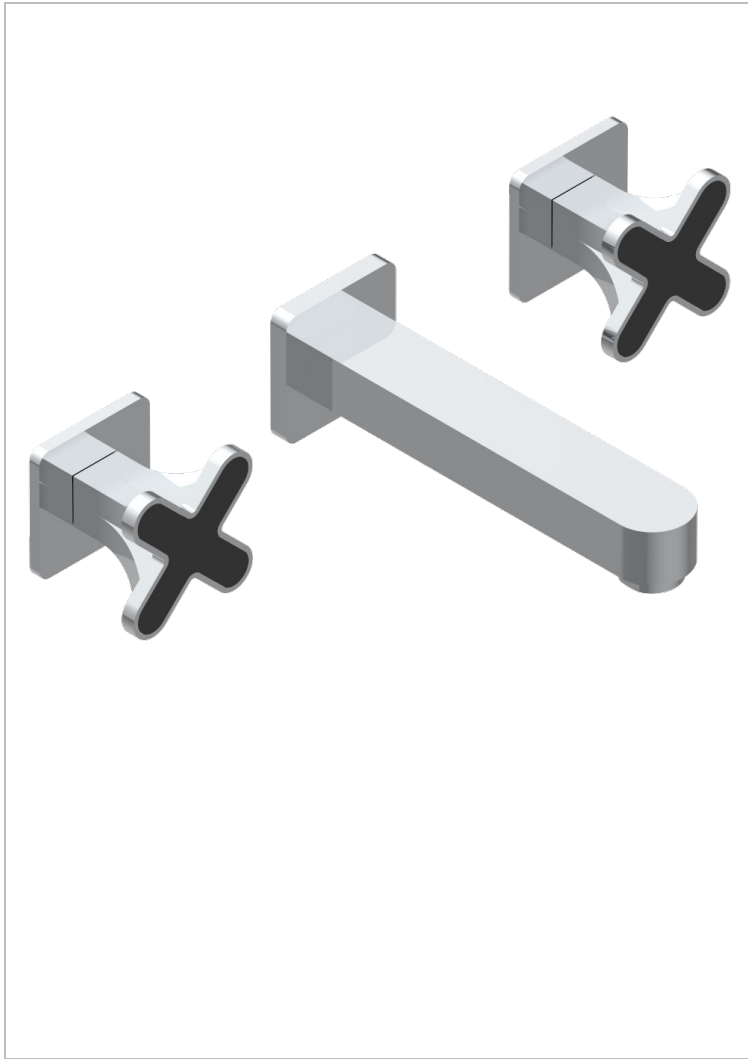

# PROFIL BLACK ONYX

A6N-40GBUS

Trim for wall mounted 3-hole lavatory set only

THG<sup>®</sup>  
PARIS

48842

04/02/2013

## CHARACTERISTIC

- Profil Black Onyx
- Trim for wall mounted 3-hole lavatory set only

## RELATED SKU'S

- Ref. G00-40AM/US Rough parts for wall set (one counter clockwise and one clockwise cartridges)