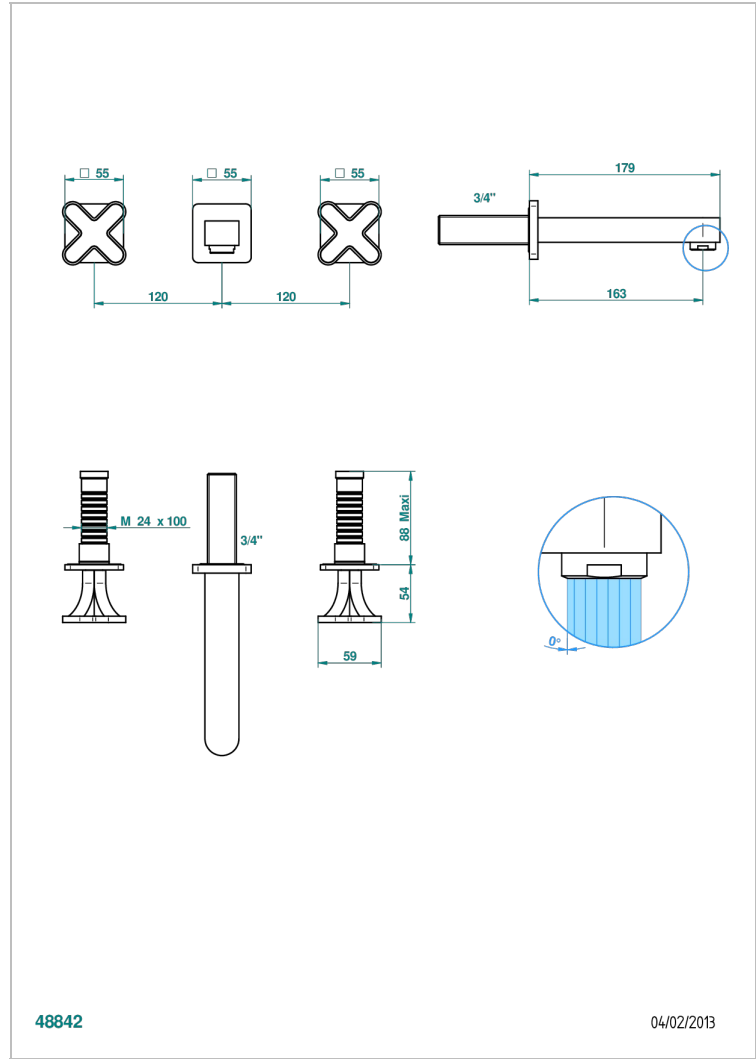

# PROFIL BLACK ONYX

A6N-40GBUS

Trim for wall mounted 3-hole lavatory set only

THG<sup>®</sup>  
PARIS

48842

04/02/2013

## CHARACTERISTIC

- Profil Black Onyx
- Trim for wall mounted 3-hole lavatory set only

## RELATED SKU'S

- Ref. G00-40AM/US Rough parts for wall set (one counter clockwise and one clockwise cartridges)