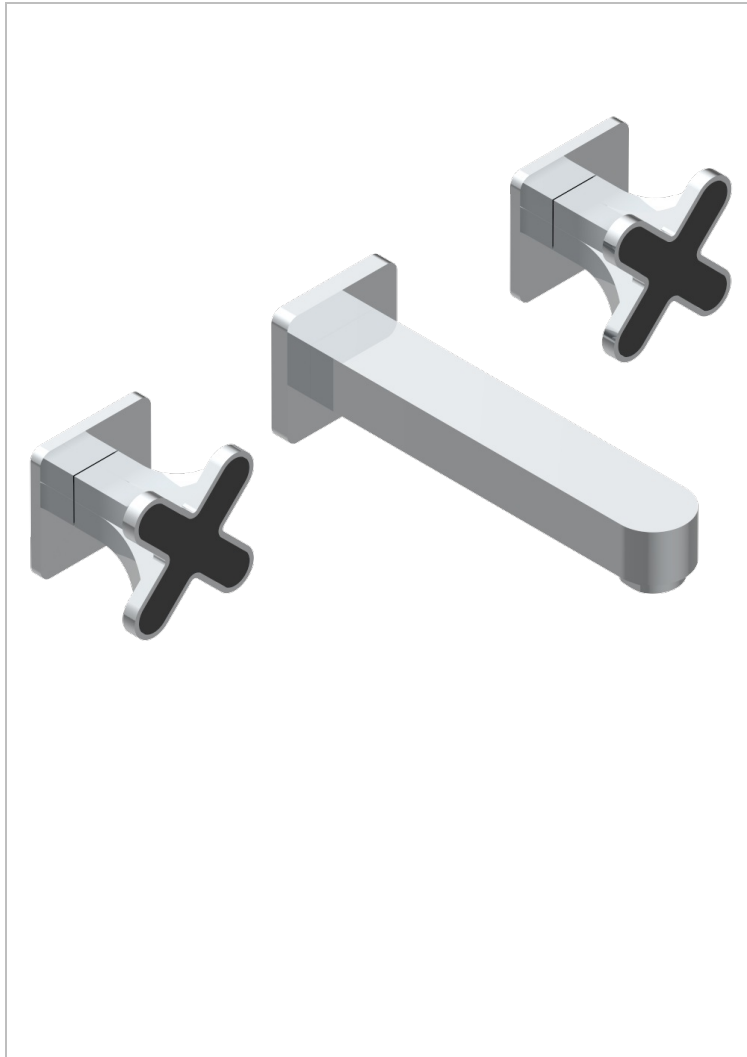

PROFIL BLACK ONYX

A6N-40GBUS

Trim for wall mounted 3-hole lavatory set only

THG[®]
PARIS

48842

04/02/2013

CHARACTERISTIC

- Profil Black Onyx
- Trim for wall mounted 3-hole lavatory set only

TECHNICAL SPECS

- Recommandé : 3 bars (max. 5 bars) - Advised : 43,5 psi (max. 72 psi)
- 15 l/min à 3 bars (4 gpm at 43.5 psi)

RELATED SKU'S

- Ref. G00-40AM/US Rough parts for wall set (one counter clockwise and one clockwise cartridges)