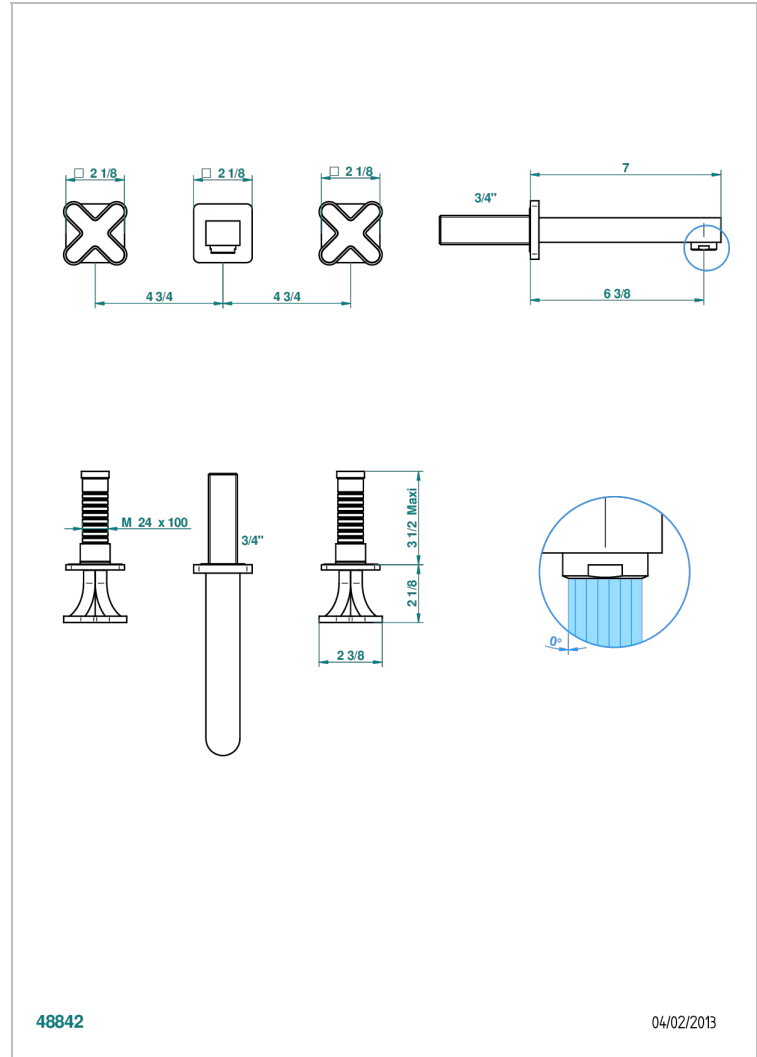

PROFIL BLACK ONYX

A6N-40GBUS

Trim for wall mounted 3-hole lavatory set only

THG[®]
PARIS

48842

04/02/2013

CHARACTERISTIC

- Profil Black Onyx
- Trim for wall mounted 3-hole lavatory set only

TECHNICAL SPECS

- Recommandé : 3 bars (max. 5 bars) - Advised : 43,5 psi (max. 72 psi)
- 15 l/min à 3 bars (4 gpm at 43.5 psi)

RELATED SKU'S

- Ref. G00-40AM/US Rough parts for wall set (one counter clockwise and one clockwise cartridges)