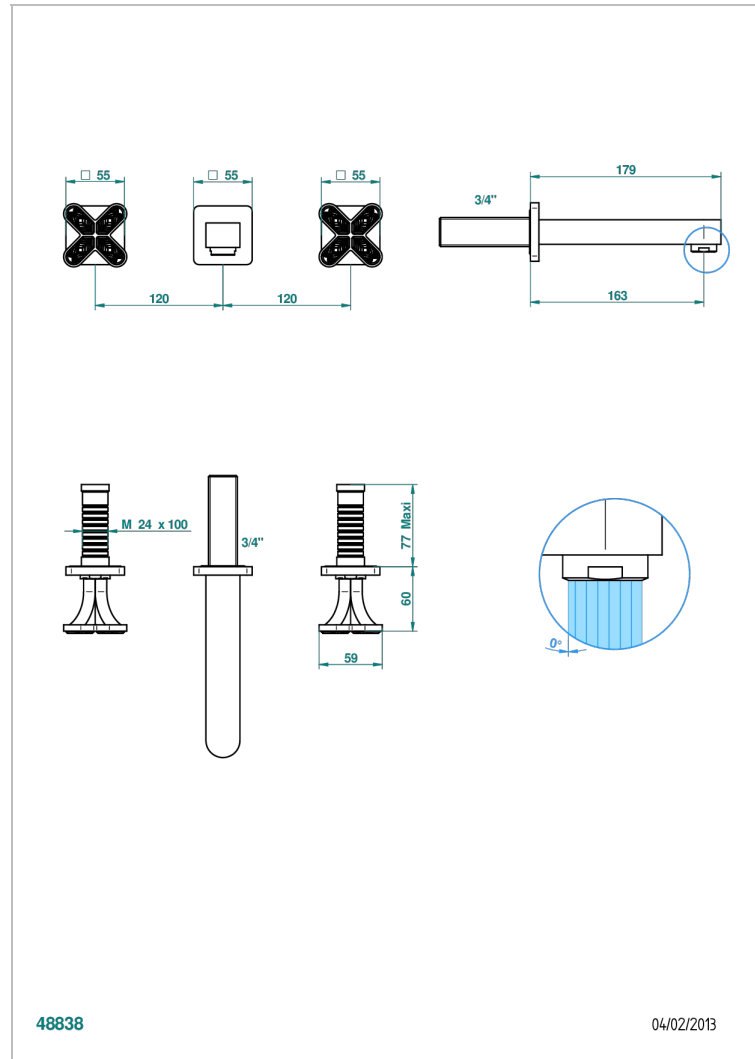

PROFIL LALIQUE CLEAR CRYSTAL

A6G-41GB

Trim for wall mounted 3-hole bath set only

48838

04/02/2013

CHARACTERISTIC

- Profil Lalique Clear crystal
- Trim for wall mounted 3-hole bath set only

TECHNICAL SPECS

- Recommandé : 3 bars (max. 5 bars) - Advised : 43,5 psi (max. 72 psi)
- Bec : 35 l/min à 3 bars
- Spout : 9.26 gpm at 43.5 psi

RELATED SKU'S

- Ref. G00-40AM/US Rough parts for wall set (one counter clockwise and one clockwise cartridges)