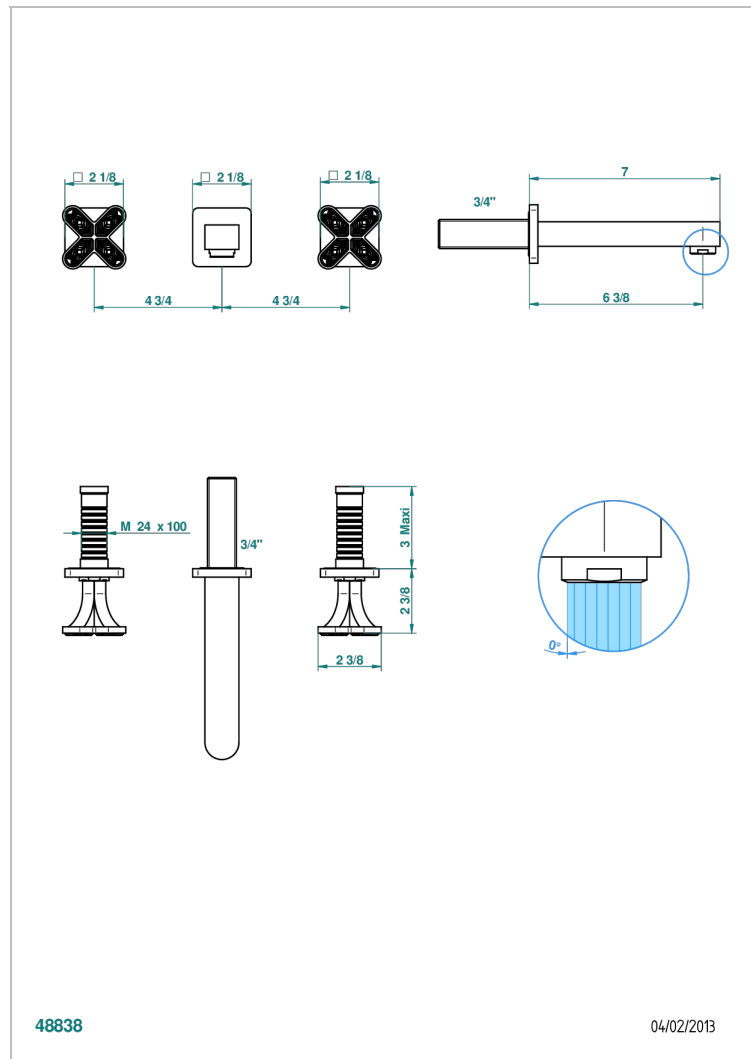

PROFIL LALIQUE CLEAR CRYSTAL

A6G-41GB

Trim for wall mounted 3-hole bath set only

THG[®]
PARIS

48838

04/02/2013

CHARACTERISTIC

- Profil Lalique Clear crystal
- Trim for wall mounted 3-hole bath set only

TECHNICAL SPECS

- Recommandé : 3 bars (max. 5 bars) - Advised : 43,5 psi (max. 72 psi)
- Bec : 35 l/min à 3 bars
- Spout : 9.26 gpm at 43.5 psi

RELATED SKU'S

- Ref. G00-40AM/US Rough parts for wall set (one counter clockwise and one clockwise cartridges)