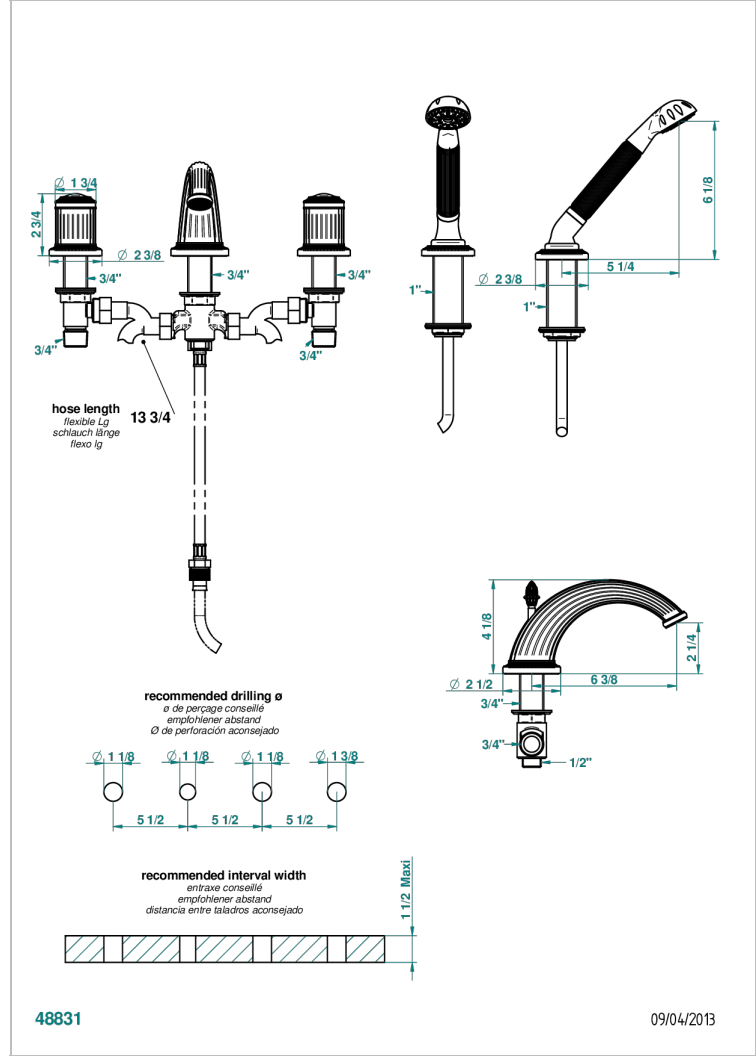

Rim mounted 4-hole bath/shower mixer, diverter to goliath spout

## CHARACTERISTIC

- ACS : 18ACCLY473
- DVGW : DW-6051CN0456
- NF : NF EN 200 - IID/A - Chrome

## AVAILABLE FINITIONS

- Antique nickel - H28
- Black ceram - D30
- Lacquered light bronze - D01
- Matt chrome - C02
- Matt gold - F07
- Matt nickel (color finish) - C01

- Polished chrome (color finish) - A02
- Polished chrome / Polished gold (color finish) - G02
- Polished gold (color finish) - F01
- Polished nickel - B01
- Soft gold - F30
- Soft matt gold - F31

- Varnished matt antique red copper (color finish) - H07