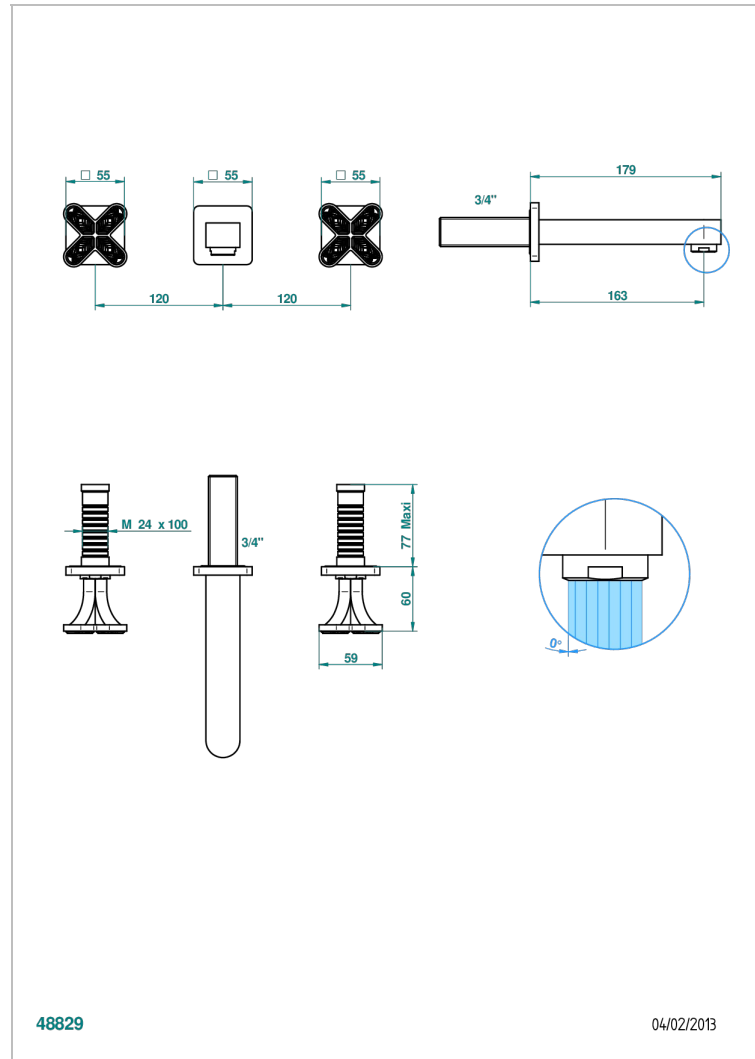

PROFIL LALIQUE CLEAR CRYSTAL

A6G-40GBUS

Trim for wall mounted 3-hole lavatory set only

48829

04/02/2013

CHARACTERISTIC

- Profil Lalique Clear crystal
- Trim for wall mounted 3-hole lavatory set only

TECHNICAL SPECS

- Recommandé : 3 bars (max. 5 bars) - Advised : 43,5 psi (max. 72 psi)
- 15 l/min à 3 bars (4 gpm at 43.5 psi)

RELATED SKU'S

- Ref. G00-40AM/US Rough parts for wall set (one counter clockwise and one clockwise cartridges)