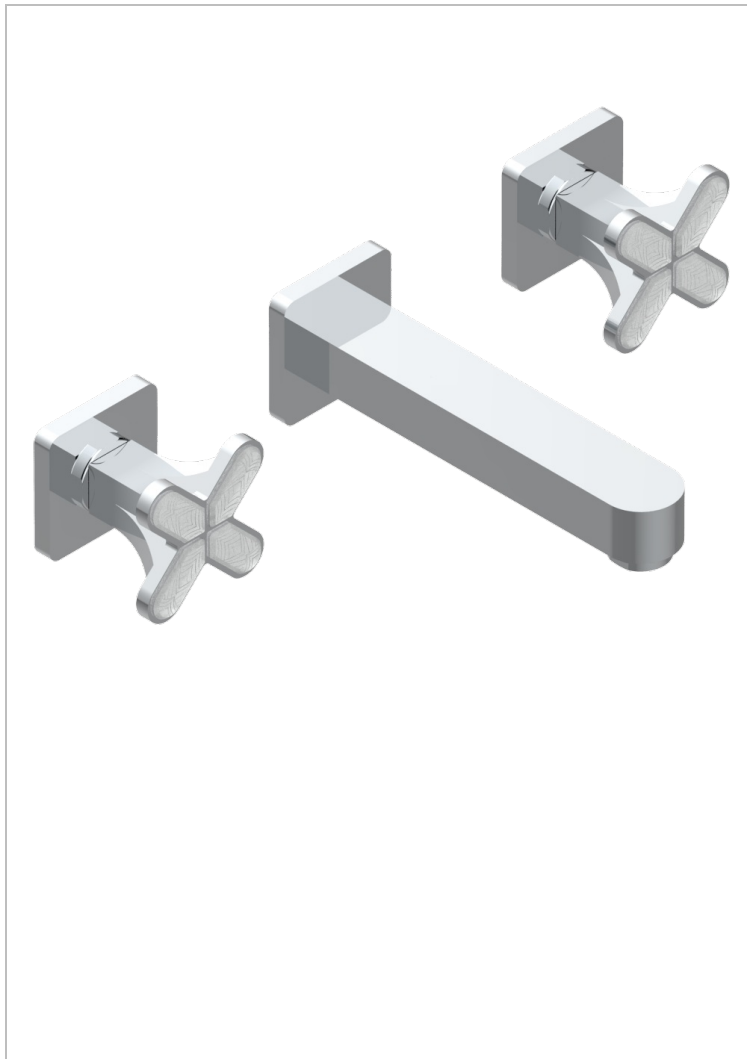

PROFIL LALIQUE CLEAR CRYSTAL

A6G-40GBUS

Trim for wall mounted 3-hole lavatory set only

48829

04/02/2013

CHARACTERISTIC

- Profil Lalique Clear crystal
- Trim for wall mounted 3-hole lavatory set only

TECHNICAL SPECS

- Recommandé : 3 bars (max. 5 bars) - Advised : 43,5 psi (max. 72 psi)
- 15 l/min à 3 bars (4 gpm at 43.5 psi)

RELATED SKU'S

- Ref. G00-40AM/US Rough parts for wall set (one counter clockwise and one clockwise cartridges)