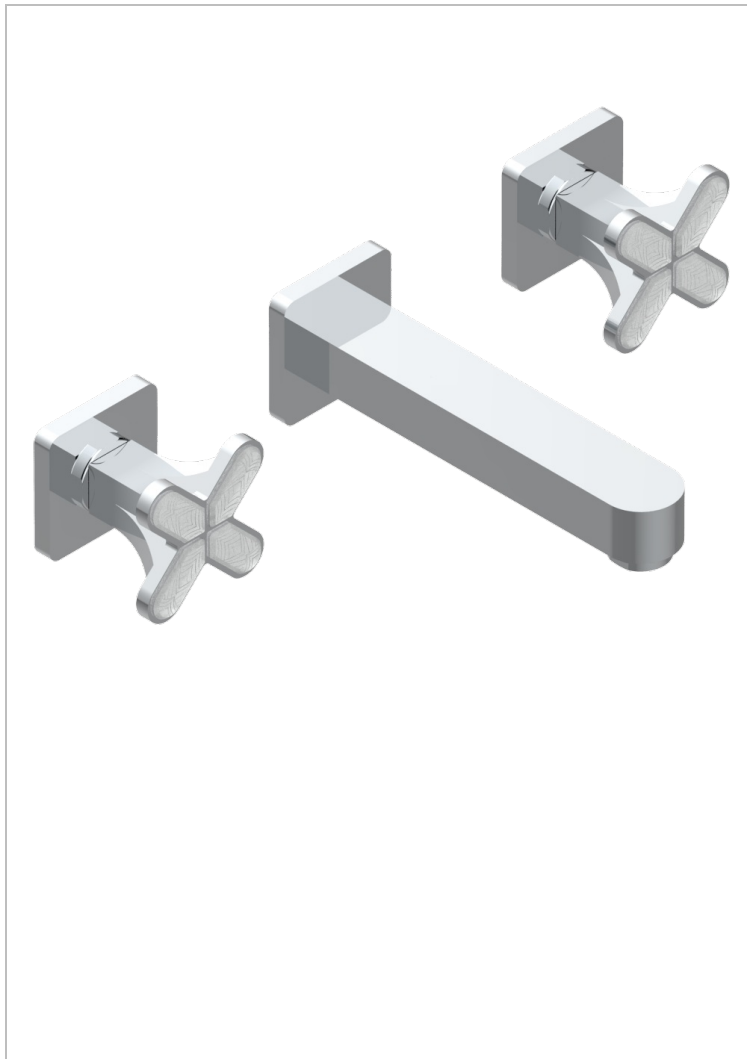

PROFIL LALIQUE CLEAR CRYSTAL

A6G-40GBUS

Trim for wall mounted 3-hole lavatory set only

48829

04/02/2013

CHARACTERISTIC

- Profil Laliq Clear crystal
- Trim for wall mounted 3-hole lavatory set only

TECHNICAL SPECS

- Recommandé : 3 bars (max. 5 bars) - Advised : 43,5 psi (max. 72 psi)
- 15 l/min à 3 bars (4 gpm at 43.5 psi)

RELATED SKU'S

- Ref. G00-40AM/US Rough parts for wall set (one counter clockwise and one clockwise cartridges)