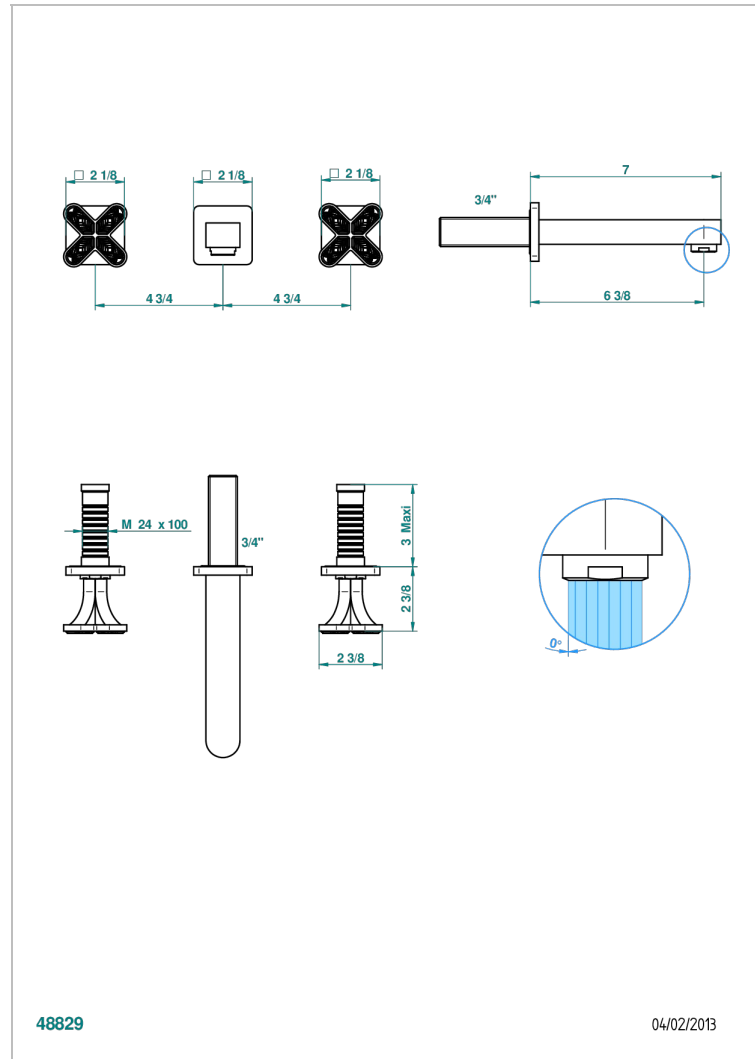

PROFIL LALIQUE CLEAR CRYSTAL

A6G-40GBUS

Trim for wall mounted 3-hole lavatory set only

48829

04/02/2013

CHARACTERISTIC

- Profil Laliq Clear crystal
- Trim for wall mounted 3-hole lavatory set only

TECHNICAL SPECS

- Recommandé : 3 bars (max. 5 bars) - Advised : 43,5 psi (max. 72 psi)
- 15 l/min à 3 bars (4 gpm at 43.5 psi)

RELATED SKU'S

- Ref. G00-40AM/US Rough parts for wall set (one counter clockwise and one clockwise cartridges)