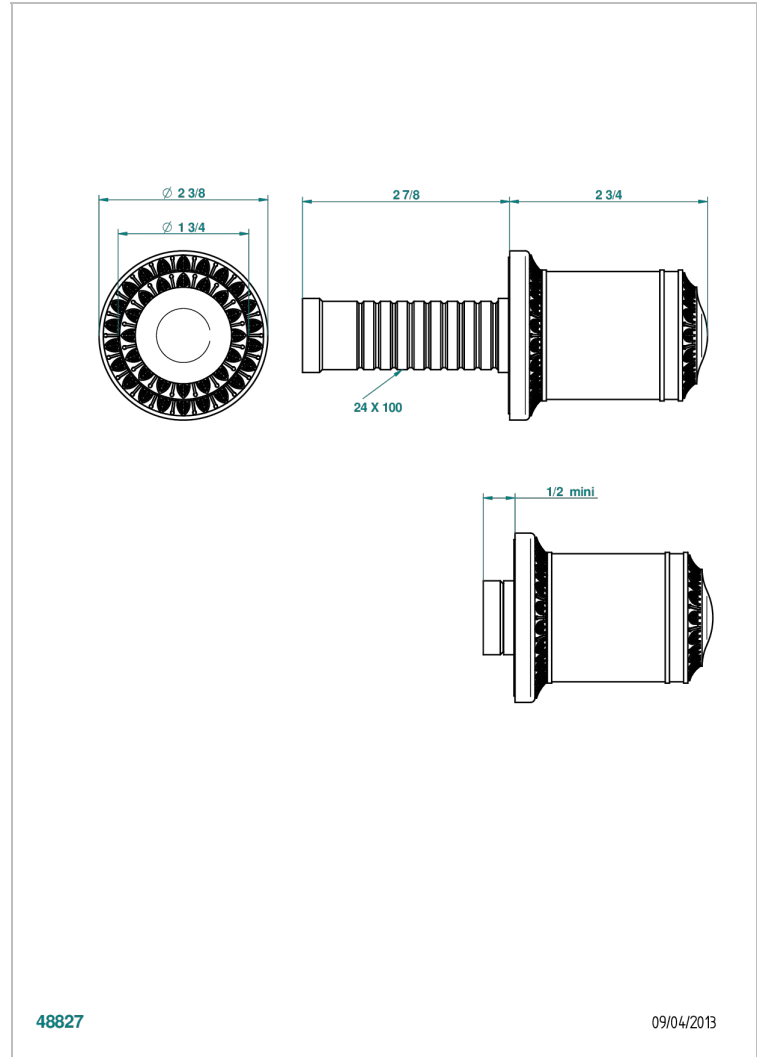

MALMAISON PORTORO

U95-30B

Wall volume control 30 & 32 trim

THG[®]
PARIS

48827

09/04/2013

CHARACTERISTIC

- Malmaison Portoro
- Wall volume control 30 & 32 trim

RELATED SKU'S

- Ref. G00-32CUSA 3/4" Volume control wall valve with ceramic cartridge
- Ref. G00-32HUSA 3/4" Volume control wall valve with ceramic cartridge counterclockwise
- Ref. G00-30CUSA 1/2" volume control wall valve with ceramic cartridge
- Ref. G00-30HUSA 1/2" Volume control wall valve with ceramic cartridge counterclockwise

AVAILABLE FINITIONS

Black ceram - D30
Chrome polished - A02
Chrome polished / gold polished - G02
Copper antique matt, coated - H07
Gold mat - F07
Gold polished - F01

Light coated bronze - D01
Matt chrome (American satin) - C02
Matt nickel (American satin) - C01
Nickel antique / Sovereign - H28
Nickel polished - B01
Soft gold - F30