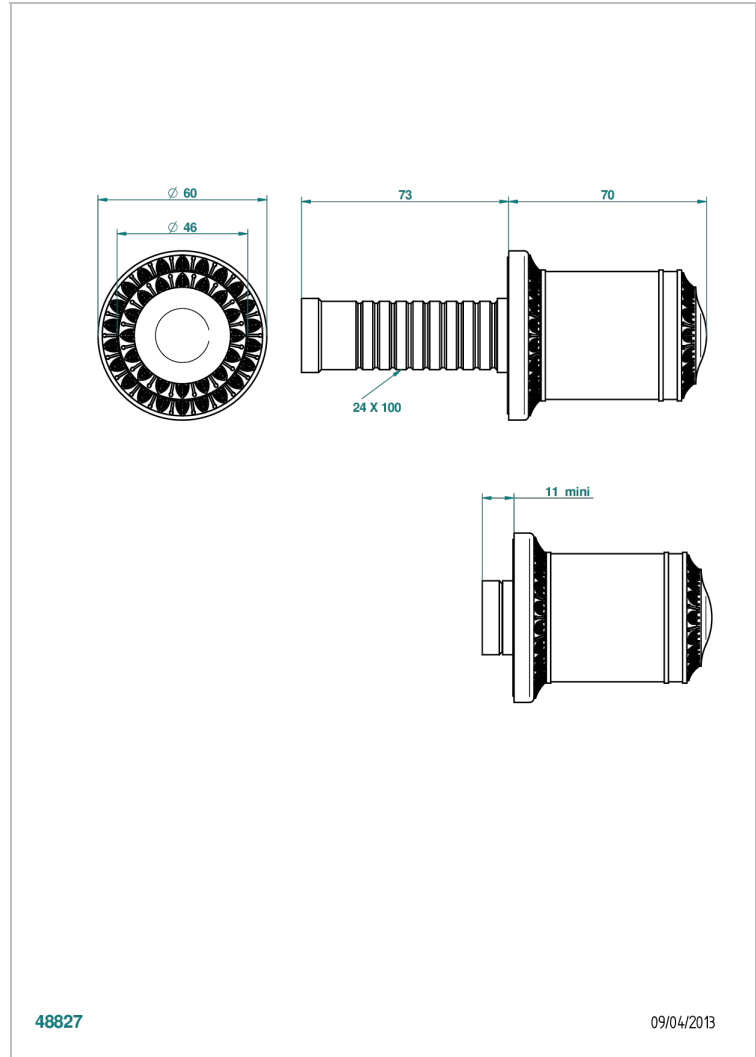

Trim only for wall valve 1/2" ref.30/CA & 30/HA and 3/4" ref.32/CA & 32/HA and diverter ref.50/4VMA

48827

09/04/2013

CHARACTERISTIC

- Malmaison Portoro
- Trim only for wall valve 1/2" ref.30/CA & 30/HA and 3/4" ref.32/CA & 32/HA and diverter ref.50/4VMA

RELATED SKU'S

- Ref. G00-30/CA Wall mounted 1/2" valve body with ceramic head, 1/4 turn left - no trim
- Ref. G00-30/HA Wall mounted 1/2" valve body with ceramic head, 1/4 turn right
- Ref. G00-32/CA Wall mounted 3/4" valve with ceramic head, 1/4 turn left - no trim
- Ref. G00-32/HA Wall mounted 3/4" valve body with ceramic head, 1/4 turn right - no trim

AVAILABLE FINITIONS

Antique nickel - H28
 Black ceram - D30
 Lacquered light bronze - D01
 Matt chrome - C02
 Matt gold - F07
 Matt nickel (color finish) - C01

Polished chrome (color finish) - A02
 Polished chrome / Polished gold (color finish) - G02
 Polished gold (color finish) - F01
 Polished nickel - B01
 Soft gold - F30
 Soft matt gold - F31

Varnished matt antique red copper (color finish) - H07