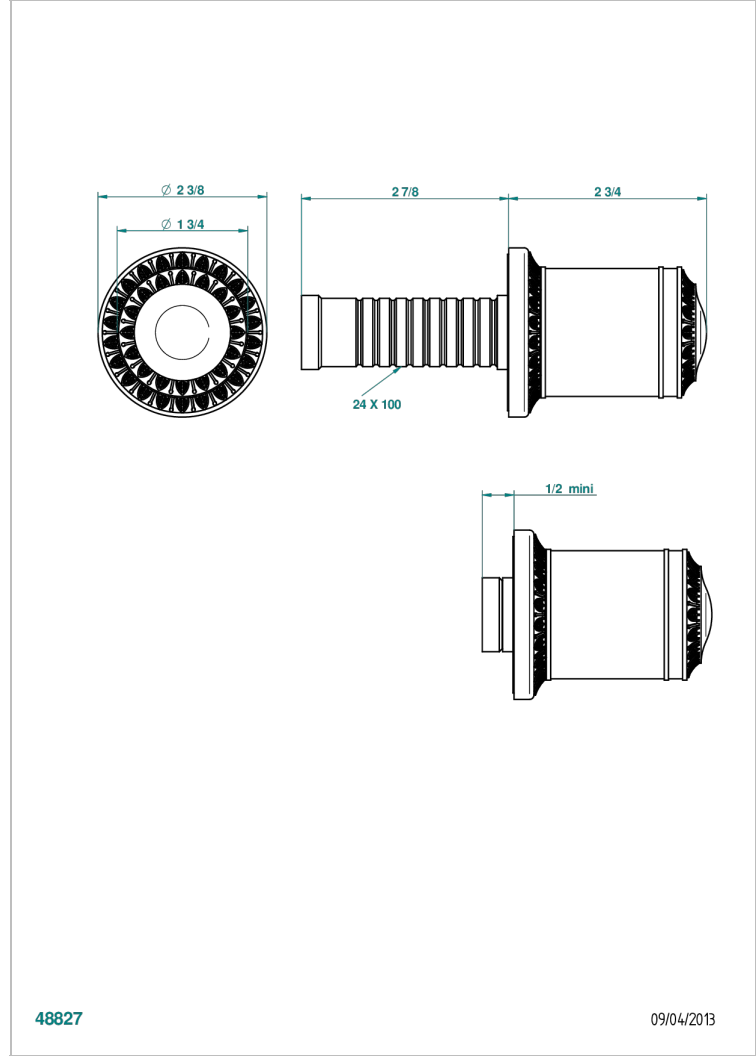

Trim only for wall valve 1/2" ref.30/CA & 30/HA and 3/4" ref.32/CA & 32/HA and diverter ref.50/4VMA

48827

09/04/2013

CHARACTERISTIC

- Malmaison Portoro
- Trim only for wall valve 1/2" ref.30/CA & 30/HA and 3/4" ref.32/CA & 32/HA and diverter ref.50/4VMA

RELATED SKU'S

- Ref. G00-30/CA Wall mounted 1/2" valve body with ceramic head, 1/4 turn left - no trim
- Ref. G00-30/HA Wall mounted 1/2" valve body with ceramic head, 1/4 turn right
- Ref. G00-32/CA Wall mounted 3/4" valve with ceramic head, 1/4 turn left - no trim
- Ref. G00-32/HA Wall mounted 3/4" valve body with ceramic head, 1/4 turn right - no trim

AVAILABLE FINITIONS

Antique nickel - H28
 Black ceram - D30
 Lacquered light bronze - D01
 Matt chrome - C02
 Matt gold - F07
 Matt nickel (color finish) - C01

Polished chrome (color finish) - A02
 Polished chrome / Polished gold (color finish) - G02
 Polished gold (color finish) - F01
 Polished nickel - B01
 Soft gold - F30
 Soft matt gold - F31

Varnished matt antique red copper (color finish) - H07