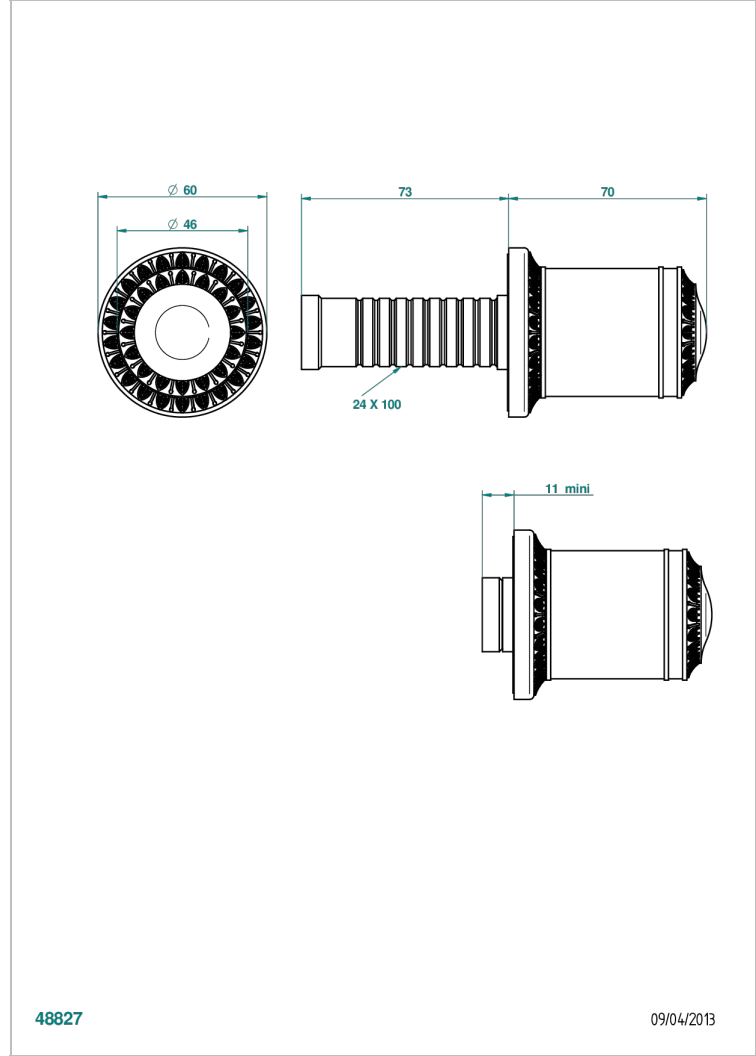

MALMAISON PORTORO

U95-30B

THG[®]
PARIS

Trim only for wall valve 1/2" ref.30/CA & 30/HA and 3/4" ref.32/CA & 32/HA and diverter ref.50/4VMA

48827

09/04/2013

CHARACTERISTIC

- Malmaison Portoro
- Trim only for wall valve 1/2" ref.30/CA & 30/HA and 3/4" ref.32/CA & 32/HA and diverter ref.50/4VMA

RELATED SKU'S

- Ref. G00-30/CA Wall mounted 1/2" valve body with ceramic head, 1/4 turn left - no trim
- Ref. G00-30/HA Wall mounted 1/2" valve body with ceramic head, 1/4 turn right
- Ref. G00-32/CA Wall mounted 3/4" valve with ceramic head, 1/4 turn left - no trim
- Ref. G00-32/HA Wall mounted 3/4" valve body with ceramic head, 1/4 turn right - no trim

Varnished matt antique red copper (color finish) - H07