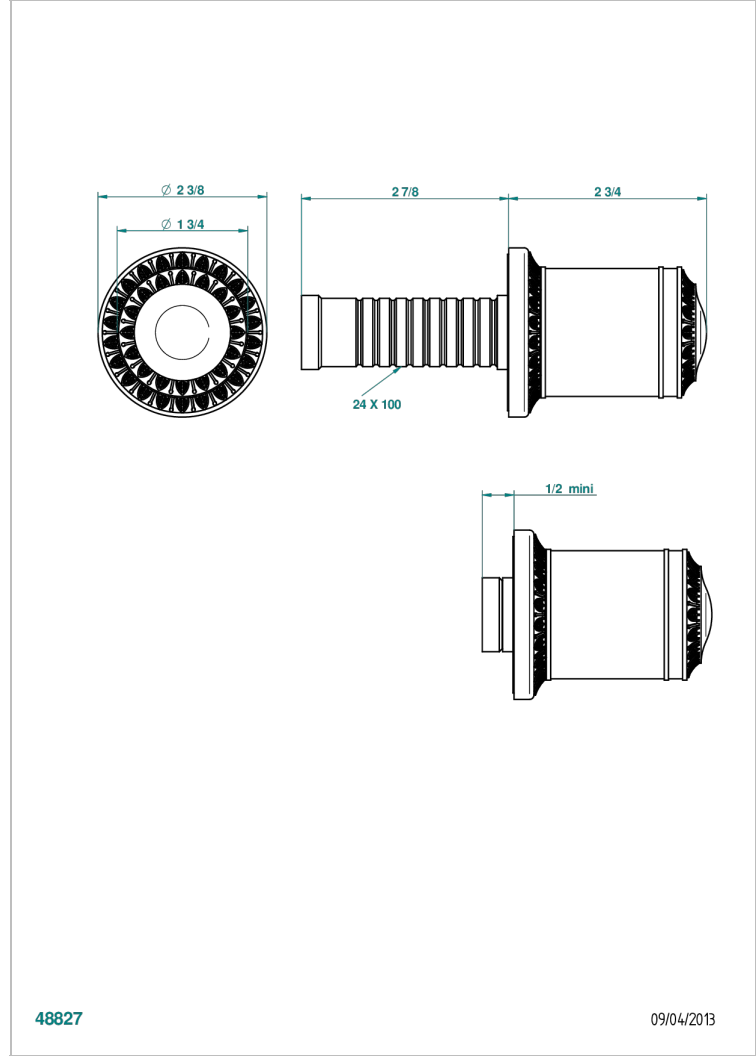

Trim only for wall valve 1/2" ref.30/CA & 30/HA and 3/4" ref.32/CA & 32/HA and diverter ref.50/4VMA

48827

09/04/2013

### CHARACTERISTIC

- Malmaison Portoro
- Trim only for wall valve 1/2" ref.30/CA & 30/HA and 3/4" ref.32/CA & 32/HA and diverter ref.50/4VMA

### RELATED SKU'S

- Ref. G00-30/CA Wall mounted 1/2" valve body with ceramic head, 1/4 turn left - no trim
- Ref. G00-30/HA Wall mounted 1/2" valve body with ceramic head, 1/4 turn right
- Ref. G00-32/CA Wall mounted 3/4" valve with ceramic head, 1/4 turn left - no trim
- Ref. G00-32/HA Wall mounted 3/4" valve body with ceramic head, 1/4 turn right - no trim

- Varnished matt antique red copper (color finish) - H07