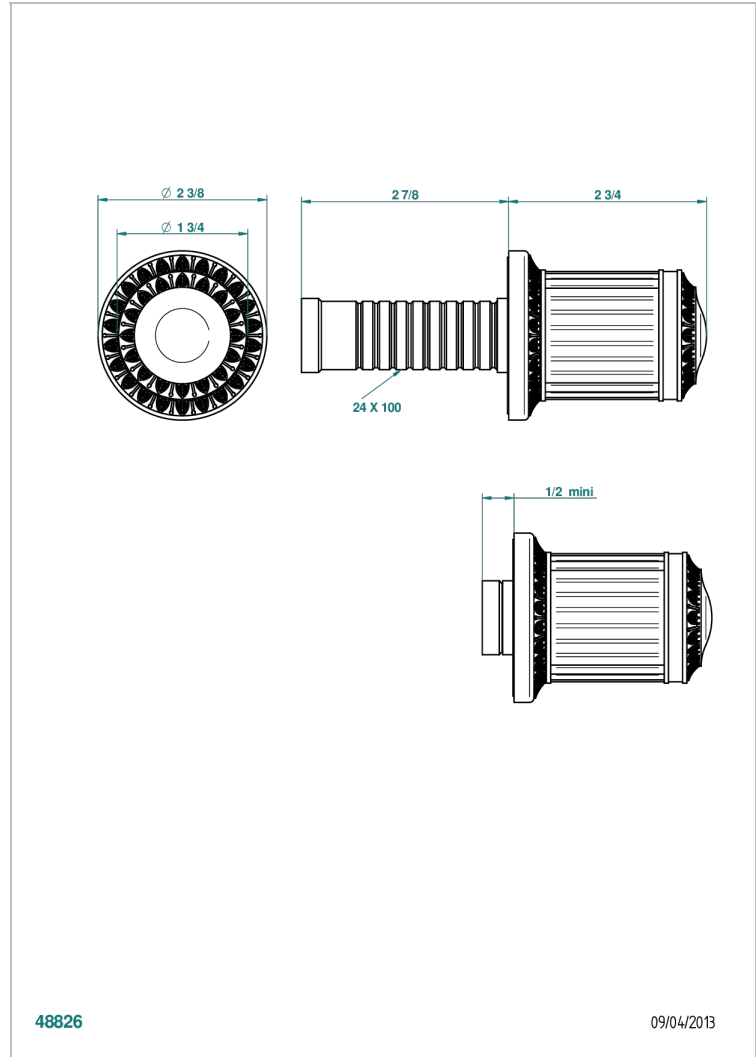

Trim only for wall valve 1/2" ref.30/CA & 30/HA and 3/4" ref.32/CA & 32/HA and diverter ref.50/4VMA

48826

09/04/2013

### CHARACTERISTIC

- Malmaison Metal
- Trim only for wall valve 1/2" ref.30/CA & 30/HA and 3/4" ref.32/CA & 32/HA and diverter ref.50/4VMA

### RELATED SKU'S

- Ref. G00-30/CA Wall mounted 1/2" valve body with ceramic head, 1/4 turn left - no trim
- Ref. G00-30/HA Wall mounted 1/2" valve body with ceramic head, 1/4 turn right
- Ref. G00-32/CA Wall mounted 3/4" valve with ceramic head, 1/4 turn left - no trim
- Ref. G00-32/HA Wall mounted 3/4" valve body with ceramic head, 1/4 turn right - no trim

Varnished matt antique red copper (color finish) - H07