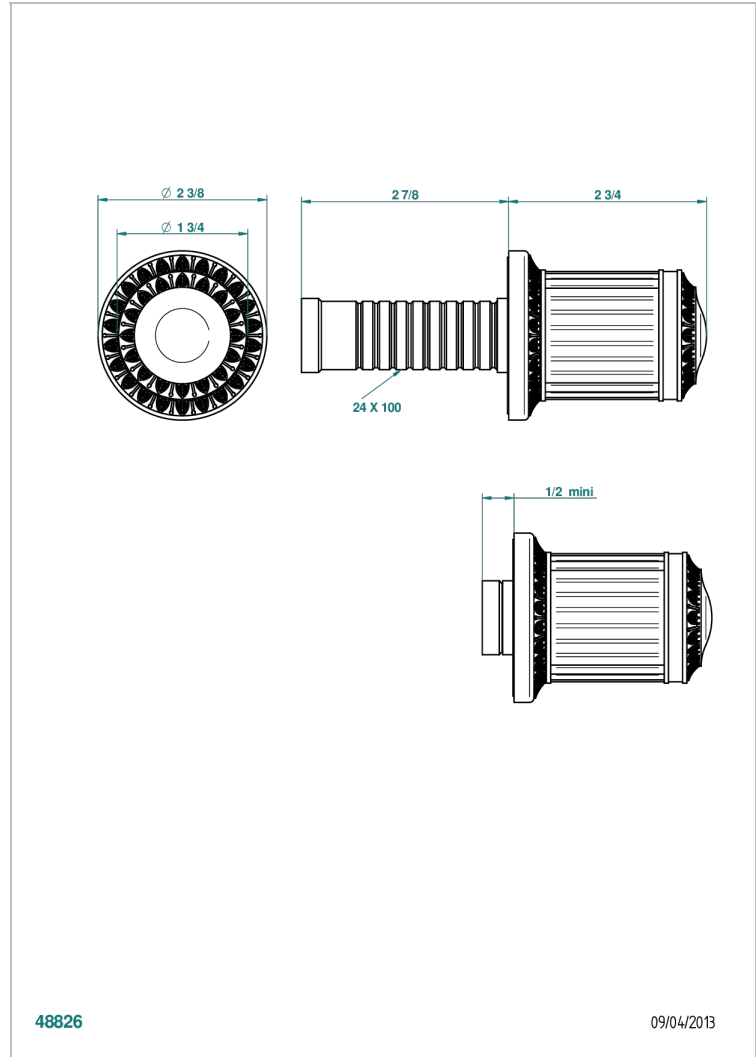

Trim only for wall valve 1/2" ref.30/CA & 30/HA and 3/4" ref.32/CA & 32/HA and diverter ref.50/4VMA

48826

09/04/2013

CHARACTERISTIC

- Malmaison Metal
- Trim only for wall valve 1/2" ref.30/CA & 30/HA and 3/4" ref.32/CA & 32/HA and diverter ref.50/4VMA

RELATED SKU'S

- Ref. G00-30/CA Wall mounted 1/2" valve body with ceramic head, 1/4 turn left - no trim
- Ref. G00-30/HA Wall mounted 1/2" valve body with ceramic head, 1/4 turn right
- Ref. G00-32/CA Wall mounted 3/4" valve with ceramic head, 1/4 turn left - no trim
- Ref. G00-32/HA Wall mounted 3/4" valve body with ceramic head, 1/4 turn right - no trim

AVAILABLE FINITIONS

Antique nickel - H28
 Black ceram - D30
 Lacquered light bronze - D01
 Matt chrome - C02
 Matt gold - F07
 Matt nickel (color finish) - C01

Polished chrome (color finish) - A02
 Polished chrome / Polished gold (color finish) - G02
 Polished gold (color finish) - F01
 Polished nickel - B01
 Soft gold - F30
 Soft matt gold - F31

Varnished matt antique red copper (color finish) - H07