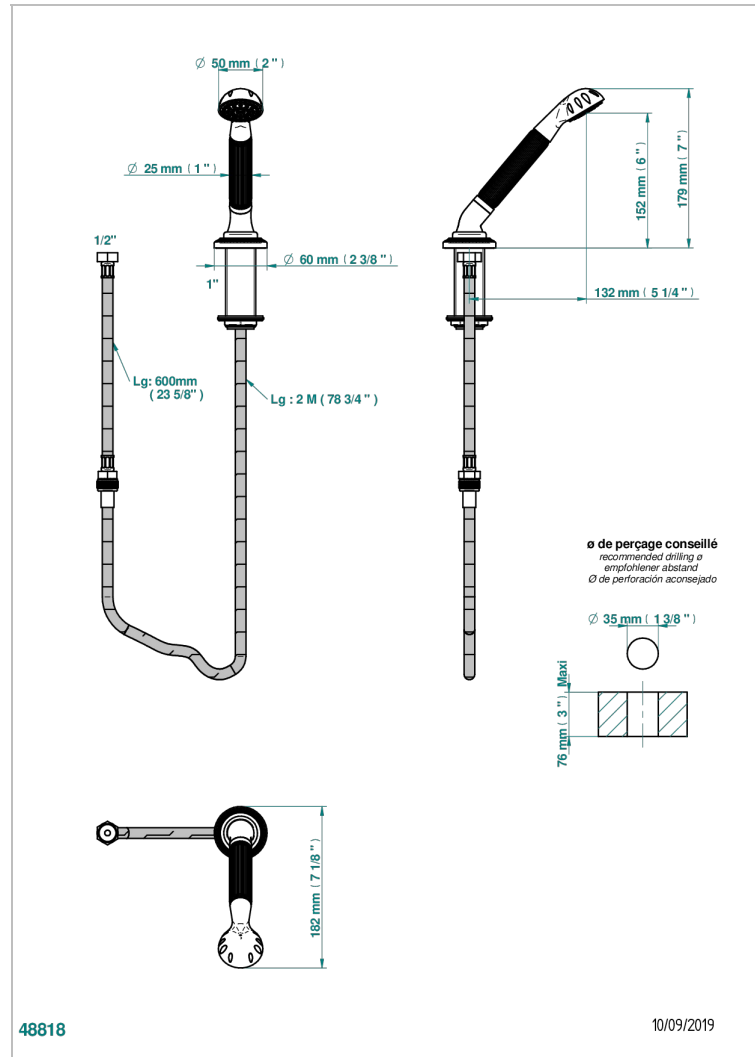

MALMAISON METAL

U93-60A

Rim mounted stylised handshower, 2 m hose and angle rest

CHARACTERISTIC

- ACS : 20ACCLY558

STANDARDS

TECHNICAL SPECS

- Recommandé : 3 bars (max. 5 bars) - Advised : 43,5 psi (max. 72 psi)
- 9,5 l/min à 3 bars (2.5 gpm at 43.5 psi)

AVAILABLE FINITIONS

- Antique nickel - H28
- Black ceram - D30
- Lacquered light bronze - D01
- Matt chrome - C02
- Matt gold - F07
- Matt nickel (color finish) - C01

- Polished chrome (color finish) - A02
- Polished chrome / Polished gold (color finish) - G02
- Polished gold (color finish) - F01
- Polished nickel - B01
- Soft gold - F30
- Soft matt gold - F31

- Varnished matt antique red copper (color finish) - H07