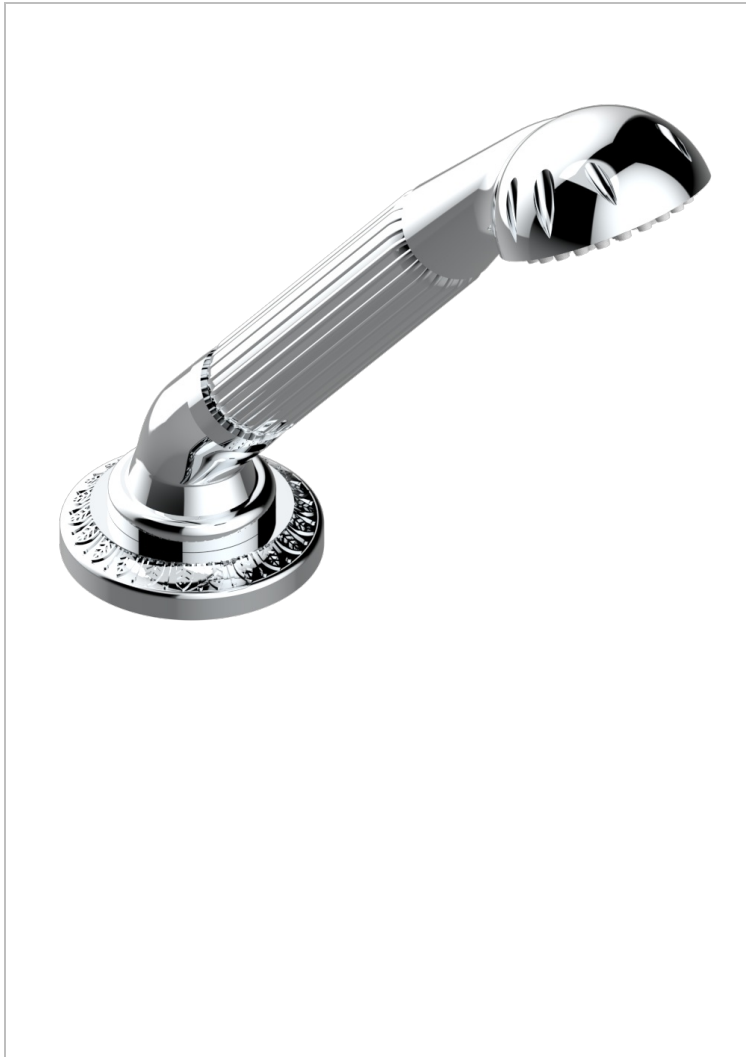

MALMAISON METAL

U93-60A

Rim mounted stylised handshower, 2 m hose and angle rest

CHARACTERISTIC

- ACS : 20ACCLY558

STANDARDS

TECHNICAL SPECS

- Recommandé : 3 bars (max. 5 bars) - Advised : 43,5 psi (max. 72 psi)
- 9,5 l/min à 3 bars (2.5 gpm at 43.5 psi)

AVAILABLE FINITIONS

- Antique nickel - H28
- Black ceram - D30
- Lacquered light bronze - D01
- Matt chrome - C02
- Matt gold - F07
- Matt nickel (color finish) - C01

- Polished chrome (color finish) - A02
- Polished chrome / Polished gold (color finish) - G02
- Polished gold (color finish) - F01
- Polished nickel - B01
- Soft gold - F30
- Soft matt gold - F31

- Varnished matt antique red copper (color finish) - H07