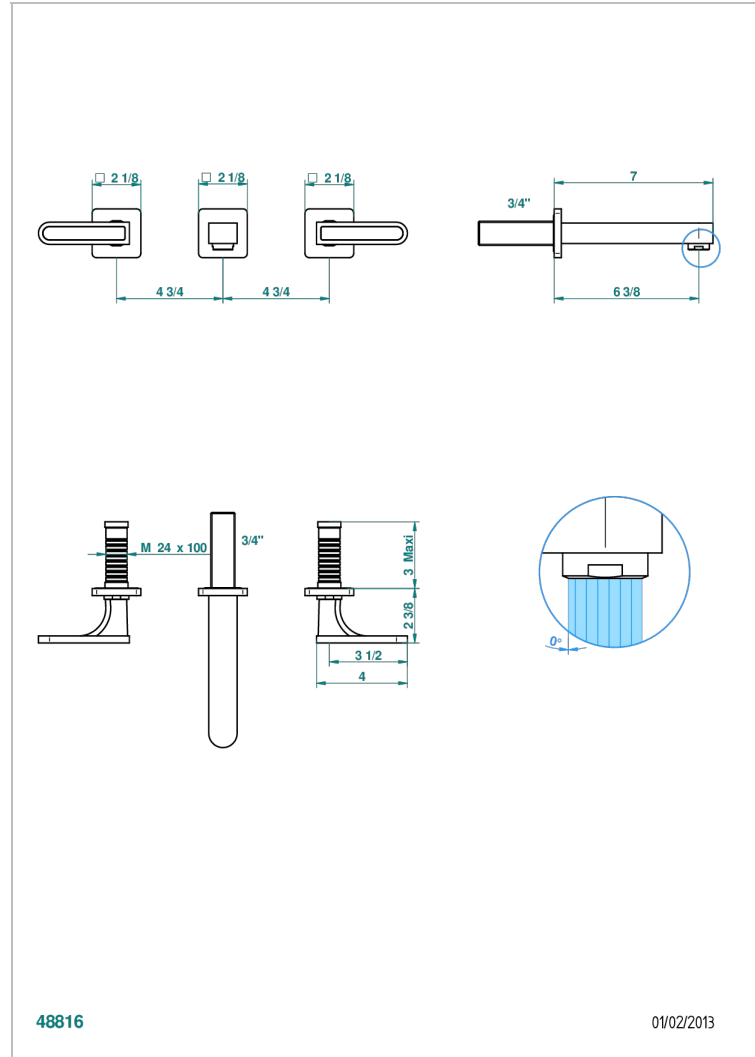

# PROFIL BLACK ONYX WITH LEVER

A6P-41GB

Trim only for wall mounted 3-hole bath mixer

THG<sup>®</sup>  
PARIS

## CHARACTERISTIC

- Profil Black Onyx with lever
- Trim only for wall mounted 3-hole bath mixer

## TECHNICAL SPECS

- Recommandé : 3 bars (max. 5 bars) - Advised : 43,5 psi (max. 72 psi)
- Bec : 35 l/min à 3 bars
- Spout : 9.26 gpm at 43.5 psi

## RELATED SKU'S

- Ref. G00-40AC Rough parts for wall mounted 3 hole mixer, cross handle version
- Ref. G00-40AM Rough parts for wall mounted 3 hole mixer, lever handle version