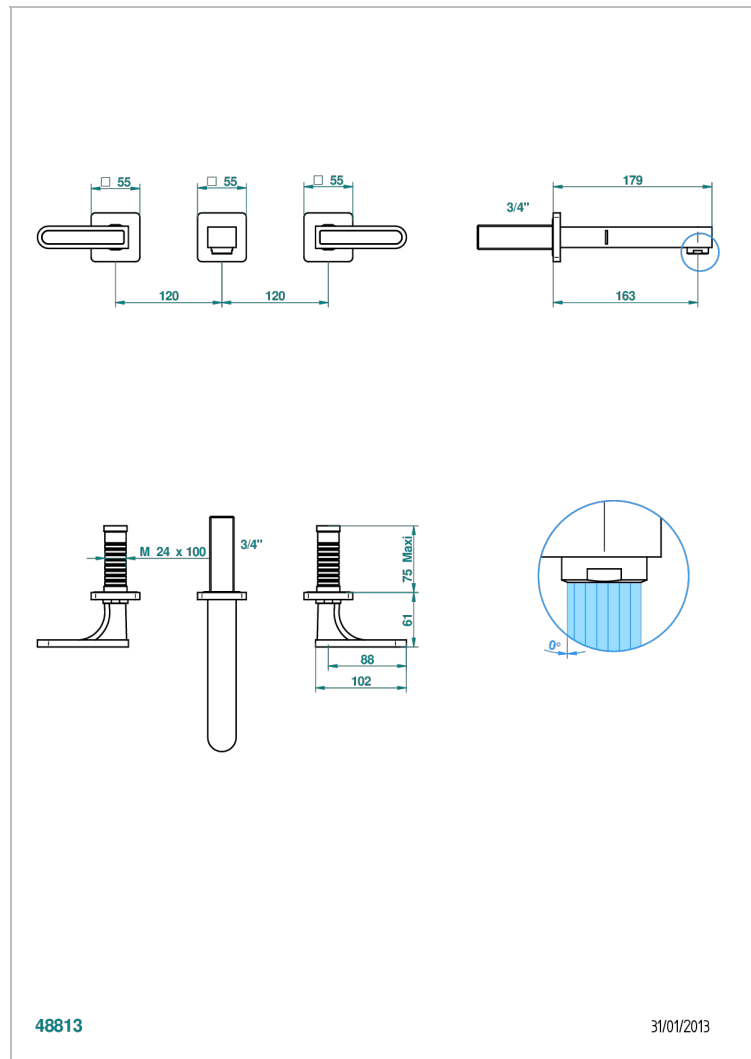

PROFIL BLACK ONYX WITH LEVER HANDLES

A6P-40GBUS

Trim for wall mounted 3-hole lavatory set only

THG[®]
PARIS

CHARACTERISTIC

- Profil Black Onyx with lever handles
- Trim for wall mounted 3-hole lavatory set only

TECHNICAL SPECS

- Recommandé : 3 bars (max. 5 bars) - Advised : 43,5 psi (max. 72 psi)
- 15 l/min à 3 bars (4 gpm at 43.5 psi)

RELATED SKU'S

- Ref. G00-40AM/US Rough parts for wall set (one counter clockwise and one clockwise cartridges)