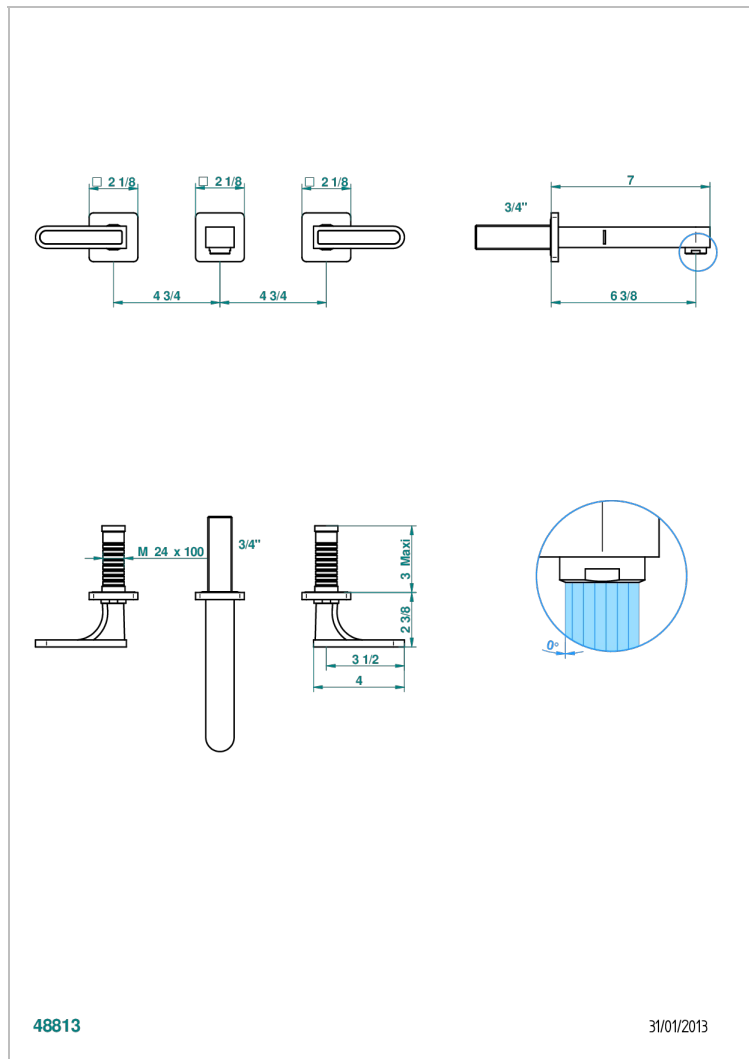

# PROFIL BLACK ONYX WITH LEVER HANDLES

A6P-40GBUS

Trim for wall mounted 3-hole lavatory set only

48813

31/01/2013

## CHARACTERISTIC

- Profil Black Onyx with lever handles
- Trim for wall mounted 3-hole lavatory set only

## RELATED SKU'S

- Ref. G00-40AM/US Rough parts for wall set (one counter clockwise and one clockwise cartridges)