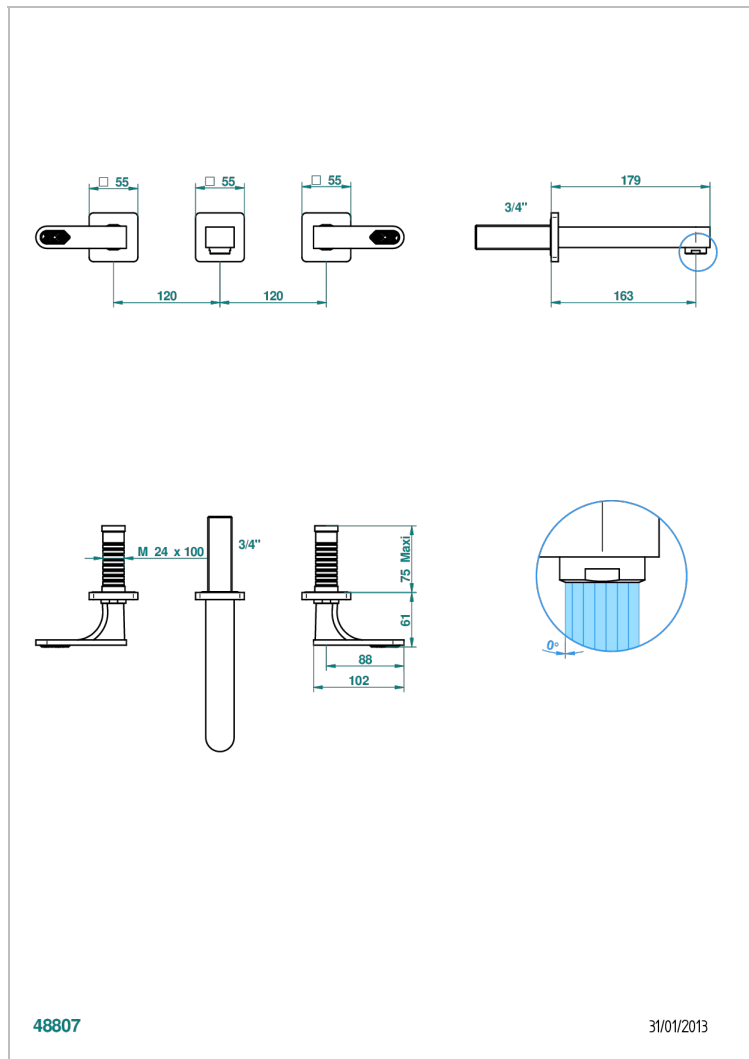

# PROFIL LALIQUE CLEAR CRYSTAL WITH LEVER HANDLES

A6H-41GB

Trim for wall mounted 3-hole bath set only

48807

31/01/2013

## CHARACTERISTIC

- Profil LaliQUE Clear crystal with lever handles
- Trim for wall mounted 3-hole bath set only

## TECHNICAL SPECS

- Recommandé : 3 bars (max. 5 bars) - Advised : 43,5 psi (max. 72 psi)
- Bec : 35 l/min à 3 bars
- Spout : 9.26 gpm at 43.5 psi

## RELATED SKU'S

- Ref. G00-40AM/US Rough parts for wall set (one counter clockwise and one clockwise cartridges)