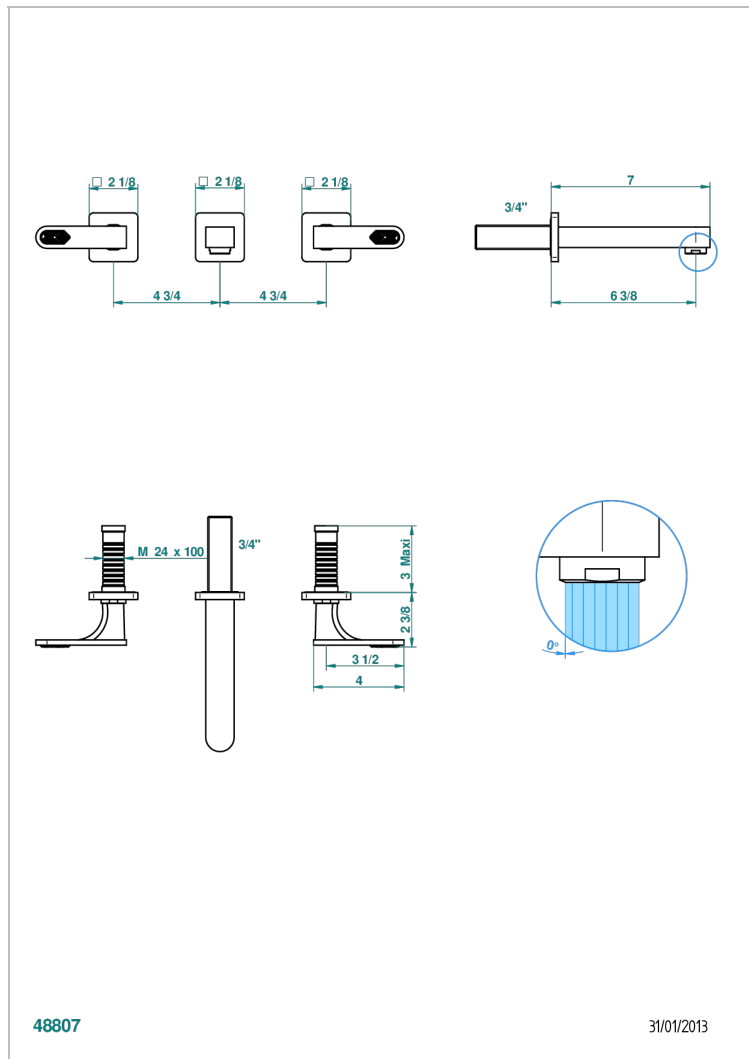

PROFIL LALIQUE CLEAR CRYSTAL WITH LEVER HANDLES

A6H-41GB

Trim for wall mounted 3-hole bath set only

CHARACTERISTIC

- Profil Lalique Clear crystal with lever handles
- Trim for wall mounted 3-hole bath set only

TECHNICAL SPECS

- Recommandé : 3 bars (max. 5 bars) - Advised : 43,5 psi (max. 72 psi)
- Bec : 35 l/min à 3 bars
- Spout : 9.26 gpm at 43.5 psi

RELATED SKU'S

- Ref. G00-40AM/US Rough parts for wall set (one counter clockwise and one clockwise cartridges)