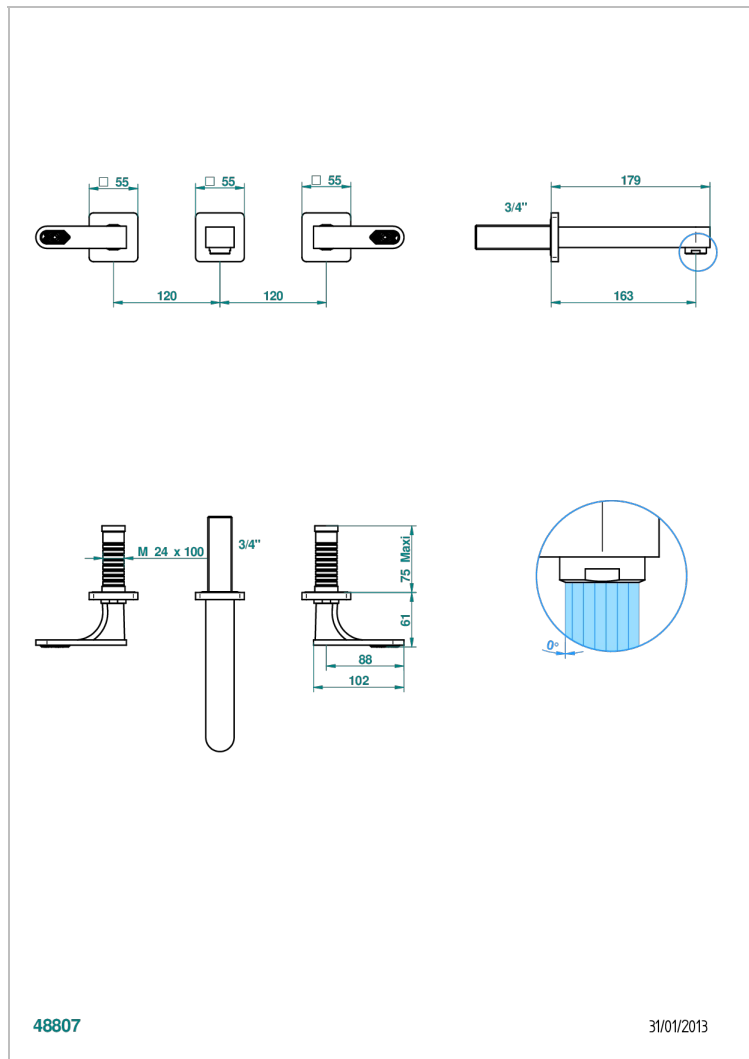

PROFIL LALIQUE CLEAR CRYSTAL WITH LEVER

A6H-41GB

Trim only for wall mounted 3-hole bath mixer

48807

31/01/2013

CHARACTERISTIC

- Profil Laliqe Clear crystal with lever
- Trim only for wall mounted 3-hole bath mixer

TECHNICAL SPECS

- Recommandé : 3 bars (max. 5 bars) - Advised : 43,5 psi (max. 72 psi)
- Bec : 35 l/min à 3 bars
- Spout : 9.26 gpm at 43.5 psi

RELATED SKU'S

- Ref. G00-40AC Rough parts for wall mounted 3 hole mixer, cross handle version
- Ref. G00-40AM Rough parts for wall mounted 3 hole mixer, lever handle version