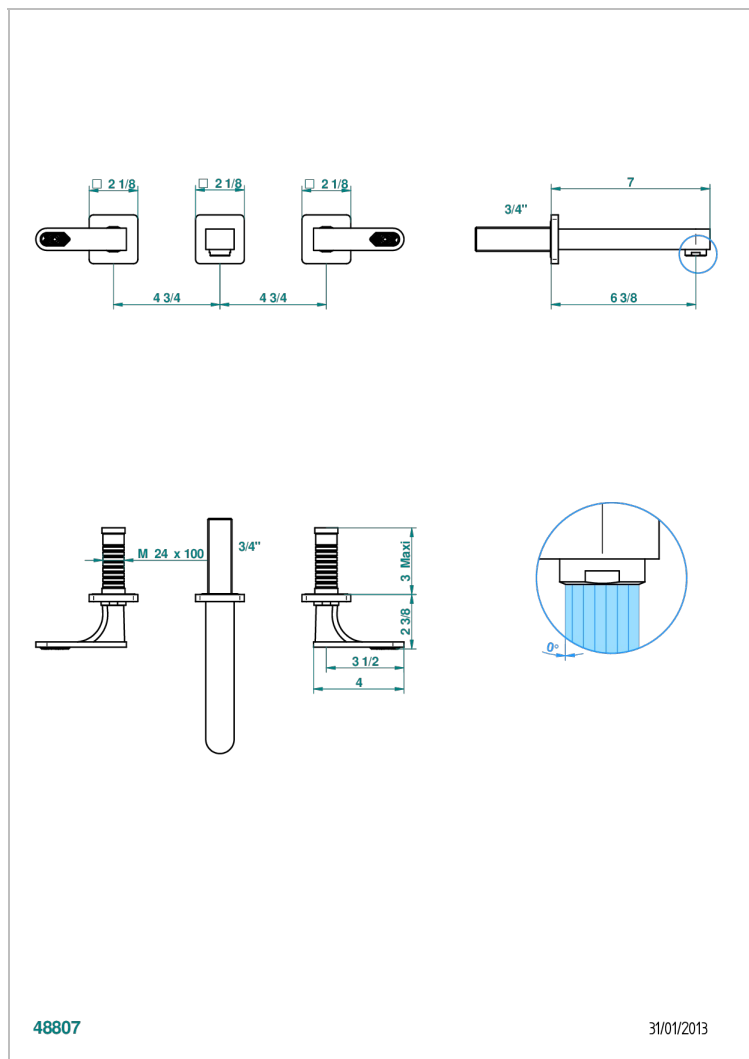

PROFIL LALIQUE CLEAR CRYSTAL WITH LEVER

A6H-41GB

Trim only for wall mounted 3-hole bath mixer

48807

31/01/2013

CHARACTERISTIC

- Profil Laliqe Clear crystal with lever
- Trim only for wall mounted 3-hole bath mixer

TECHNICAL SPECS

- Recommandé : 3 bars (max. 5 bars) - Advised : 43,5 psi (max. 72 psi)
- Bec : 35 l/min à 3 bars
- Spout : 9.26 gpm at 43.5 psi

RELATED SKU'S

- Ref. G00-40AC Rough parts for wall mounted 3 hole mixer, cross handle version
- Ref. G00-40AM Rough parts for wall mounted 3 hole mixer, lever handle version