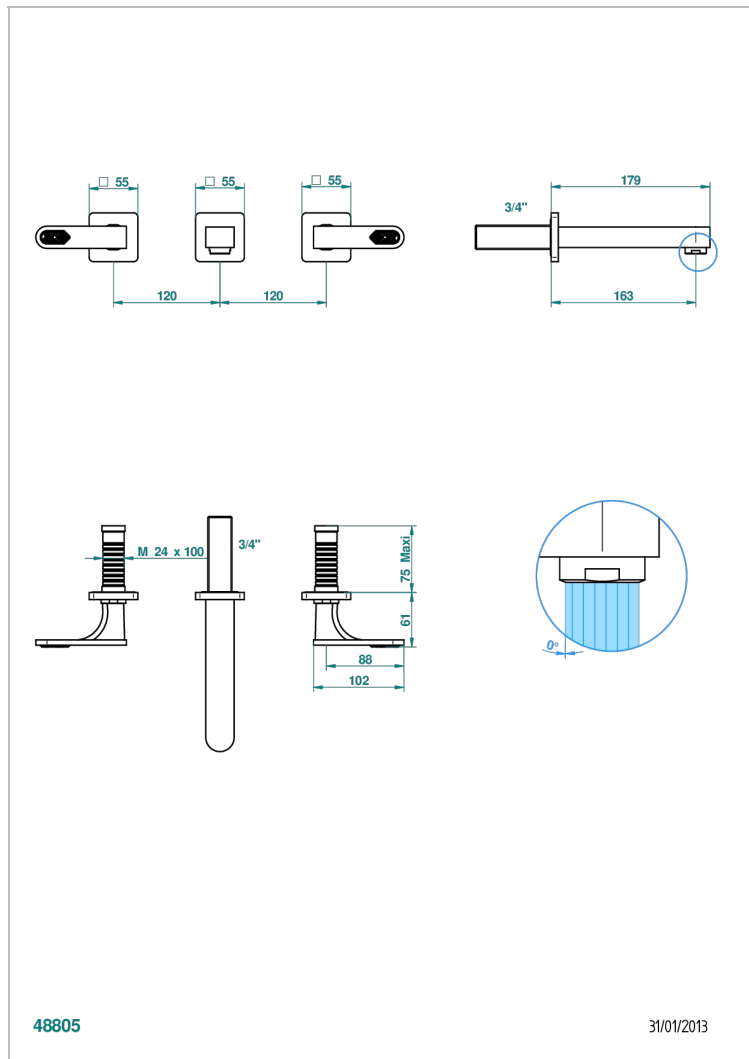

PROFIL LALIQUE CLEAR CRYSTAL WITH LEVER HANDLES

A6H-40GBUS

Trim for wall mounted 3-hole lavatory set only

48805

31/01/2013

CHARACTERISTIC

- Profil LaliQue Clear crystal with lever handles
- Trim for wall mounted 3-hole lavatory set only

TECHNICAL SPECS

- Recommandé : 3 bars (max. 5 bars) - Advised : 43,5 psi (max. 72 psi)
- 15 l/min à 3 bars (4 gpm at 43.5 psi)

RELATED SKU'S

- Ref. G00-40AM/US Rough parts for wall set (one counter clockwise and one clockwise cartridges)

Nickel antique / Sovereign - H28

Nickel color PVD - H55

Nickel polished - B01

Soft gold - F30

Soft matt gold - F31

Umber PVD - H66