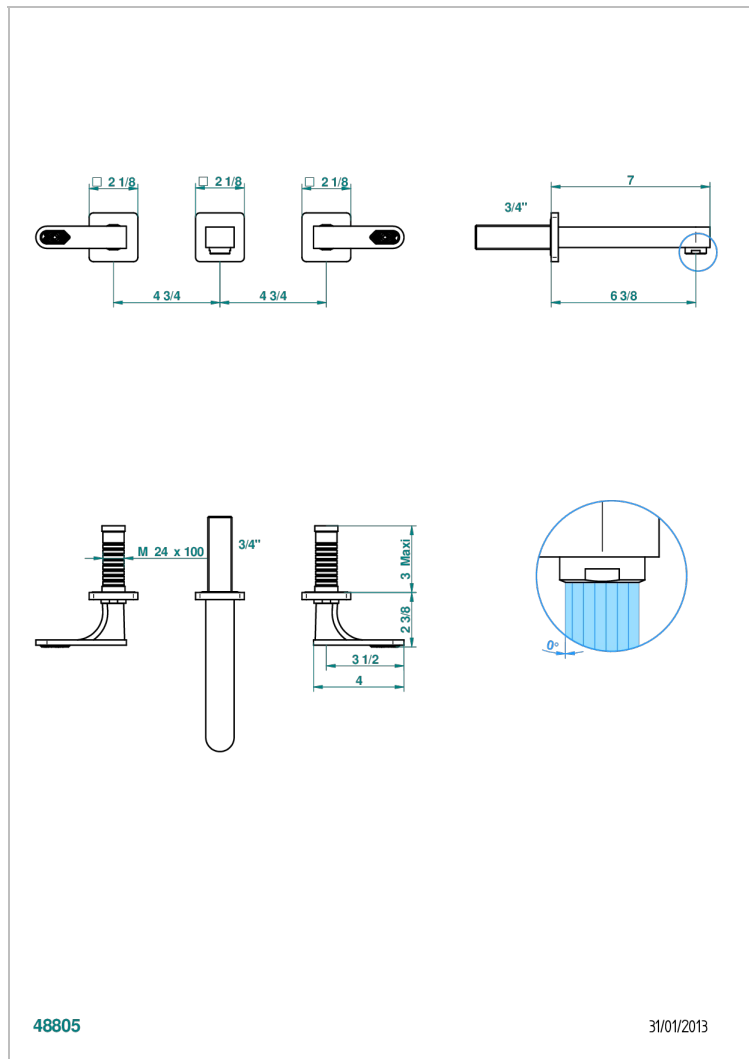

PROFIL LALIQUE CLEAR CRYSTAL WITH LEVER HANDLES

A6H-40GBUS

Trim for wall mounted 3-hole lavatory set only

CHARACTERISTIC

- Profil Laliq Clear crystal with lever handles
- Trim for wall mounted 3-hole lavatory set only

TECHNICAL SPECS

- Recommandé : 3 bars (max. 5 bars) - Advised : 43,5 psi (max. 72 psi)
- 15 l/min à 3 bars (4 gpm at 43.5 psi)

RELATED SKU'S

- Ref. G00-40AM/US Rough parts for wall set (one counter clockwise and one clockwise cartridges)