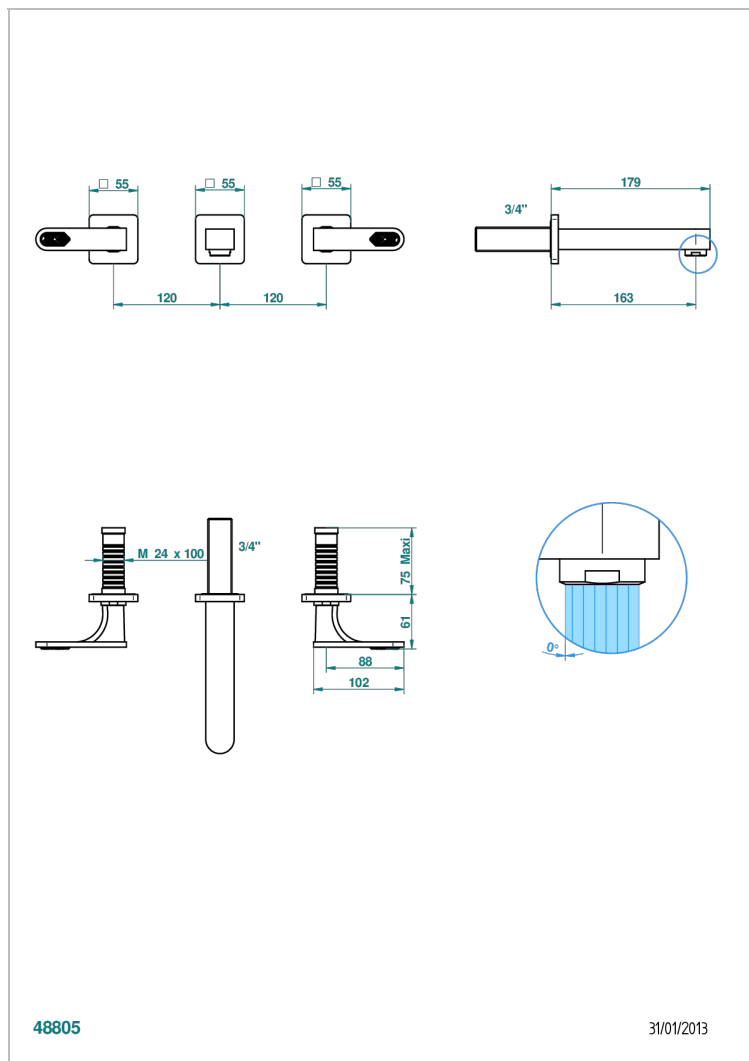

PROFIL LALIQUE CLEAR CRYSTAL WITH LEVER

A6H-40GB

Trim only for wall mounted 3-hole basin mixer

48805

31/01/2013

CHARACTERISTIC

- Profil Laliq Clear crystal with lever
- Trim only for wall mounted 3-hole basin mixer

TECHNICAL SPECS

- Recommandé : 3 bars (max. 5 bars) - Advised : 43,5 psi (max. 72 psi)
- 15 l/min à 3 bars (4 gpm at 43.5 psi)

RELATED SKU'S

- Ref. G00-40AC Rough parts for wall mounted 3 hole mixer, cross handle version
- Ref. G00-40AM Rough parts for wall mounted 3 hole mixer, lever handle version