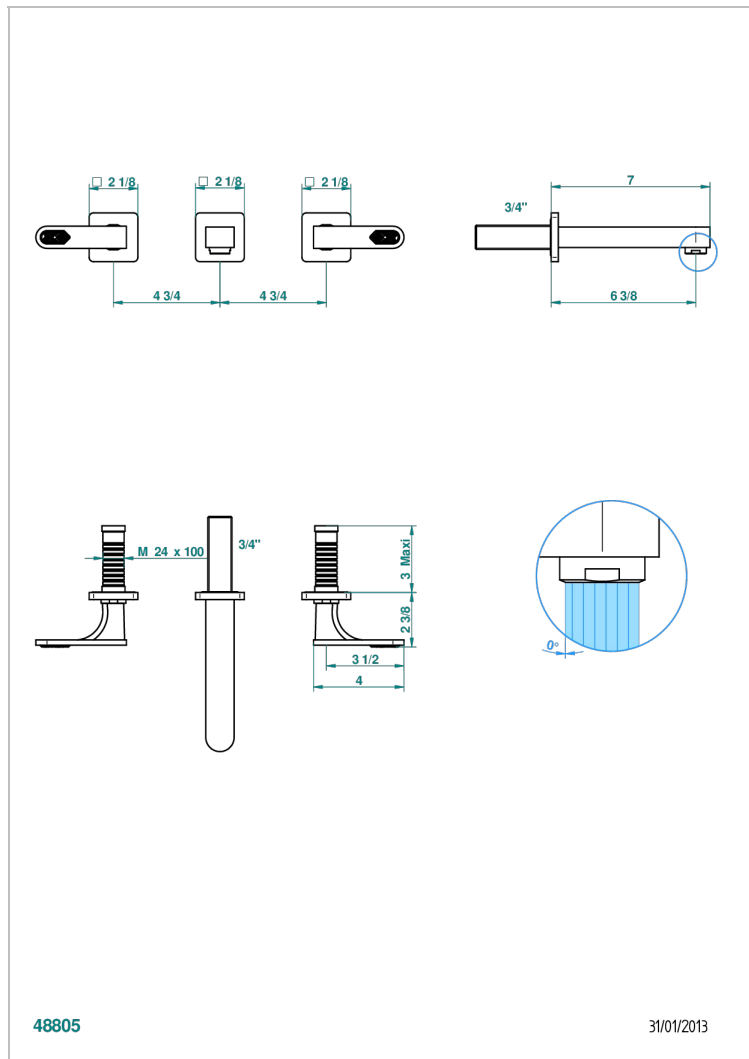

# PROFIL LALIQUE CLEAR CRYSTAL WITH LEVER

A6H-40GB

Trim only for wall mounted 3-hole basin mixer

48805

31/01/2013

## CHARACTERISTIC

- Profil Laliqe Clear crystal with lever
- Trim only for wall mounted 3-hole basin mixer

## RELATED SKU'S

- Ref. G00-40AC Rough parts for wall mounted 3 hole mixer, cross handle version
- Ref. G00-40AM Rough parts for wall mounted 3 hole mixer, lever handle version