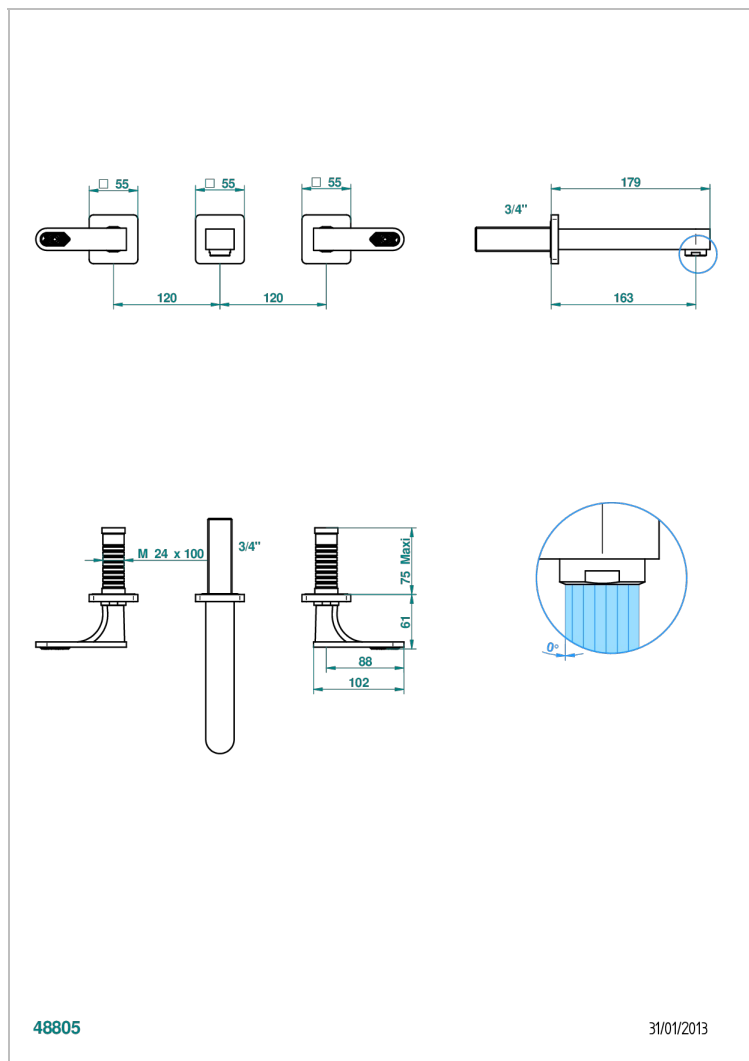

# PROFIL LALIQUE CLEAR CRYSTAL WITH LEVER

A6H-40GB

Trim only for wall mounted 3-hole basin mixer

## CHARACTERISTIC

- Profil Laliq Clear crystal with lever
- Trim only for wall mounted 3-hole basin mixer

## RELATED SKU'S

- Ref. G00-40AC Rough parts for wall mounted 3 hole mixer, cross handle version
- Ref. G00-40AM Rough parts for wall mounted 3 hole mixer, lever handle version