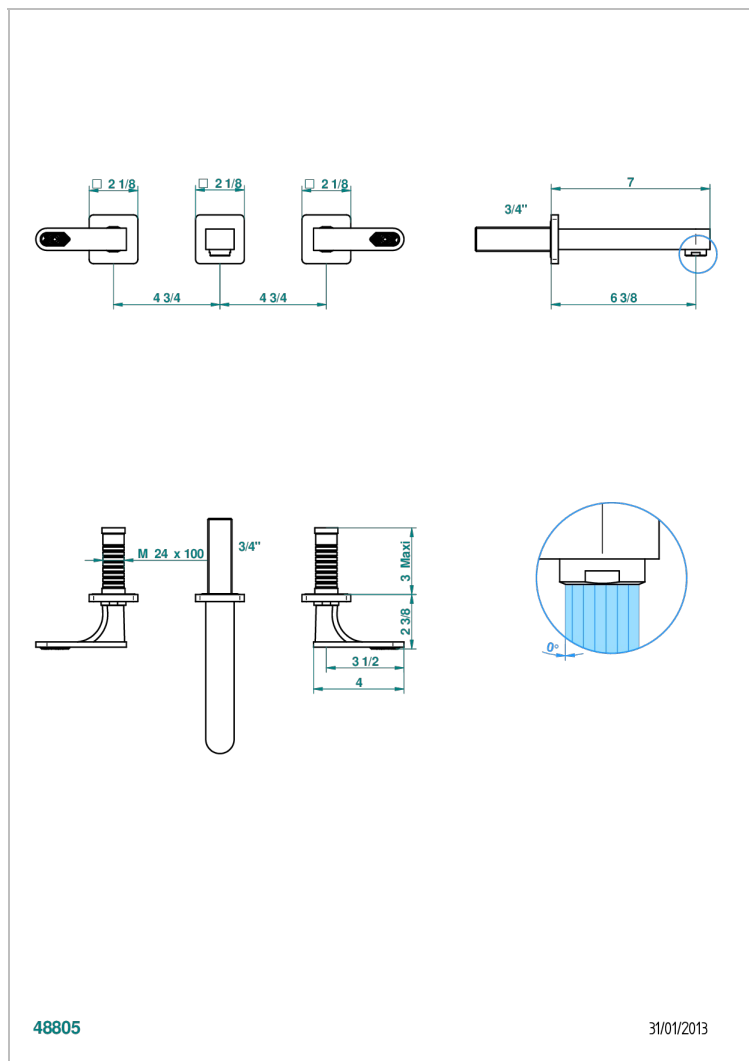

# PROFIL LALIQUE CLEAR CRYSTAL WITH LEVER

A6H-40GB

Trim only for wall mounted 3-hole basin mixer

48805

31/01/2013

## CHARACTERISTIC

- Profil Laliqe Clear crystal with lever
- Trim only for wall mounted 3-hole basin mixer

## RELATED SKU'S

- Ref. G00-40AC Rough parts for wall mounted 3 hole mixer, cross handle version
- Ref. G00-40AM Rough parts for wall mounted 3 hole mixer, lever handle version