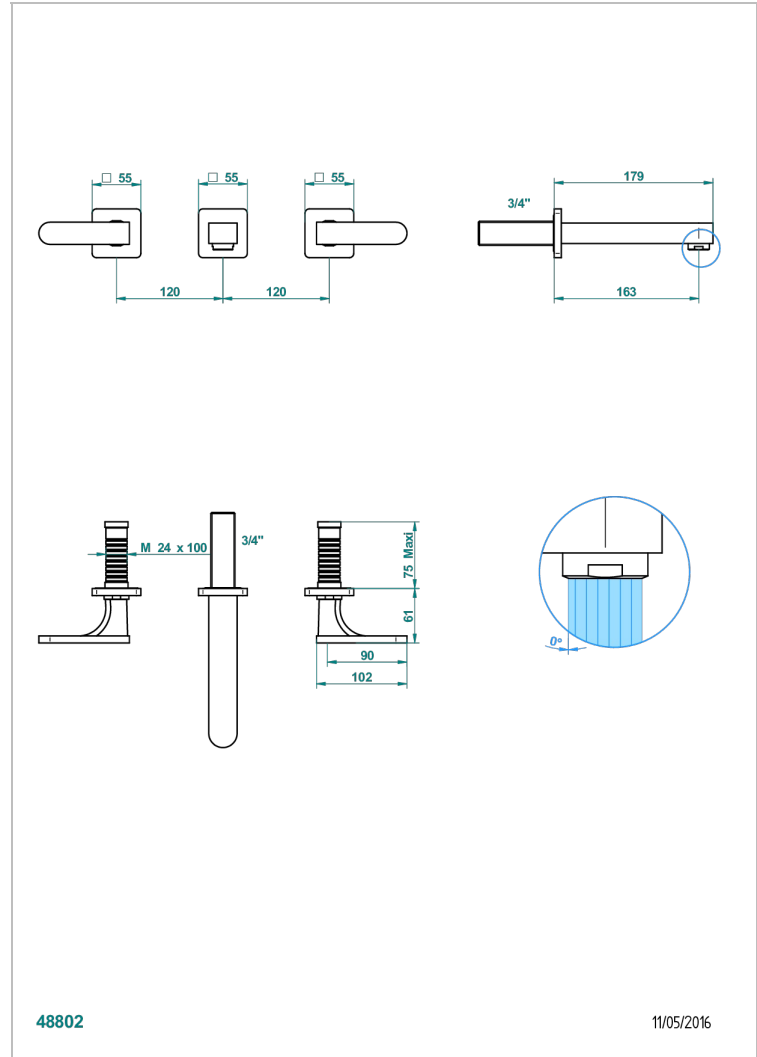

PROFIL METAL WITH LEVER HANDLES

A6B-41GB

Trim for wall mounted 3-hole bath set only

48802

11/05/2016

CHARACTERISTIC

- Profil Metal with lever handles
- Trim for wall mounted 3-hole bath set only

TECHNICAL SPECS

- Recommandé : 3 bars (max. 5 bars) - Advised : 43,5 psi (max. 72 psi)
- Bec : 35 l/min à 3 bars
- Spout : 9.26 gpm at 43.5 psi

RELATED SKU'S

- Ref. G00-40AM/US Rough parts for wall set (one counter clockwise and one clockwise cartridges)