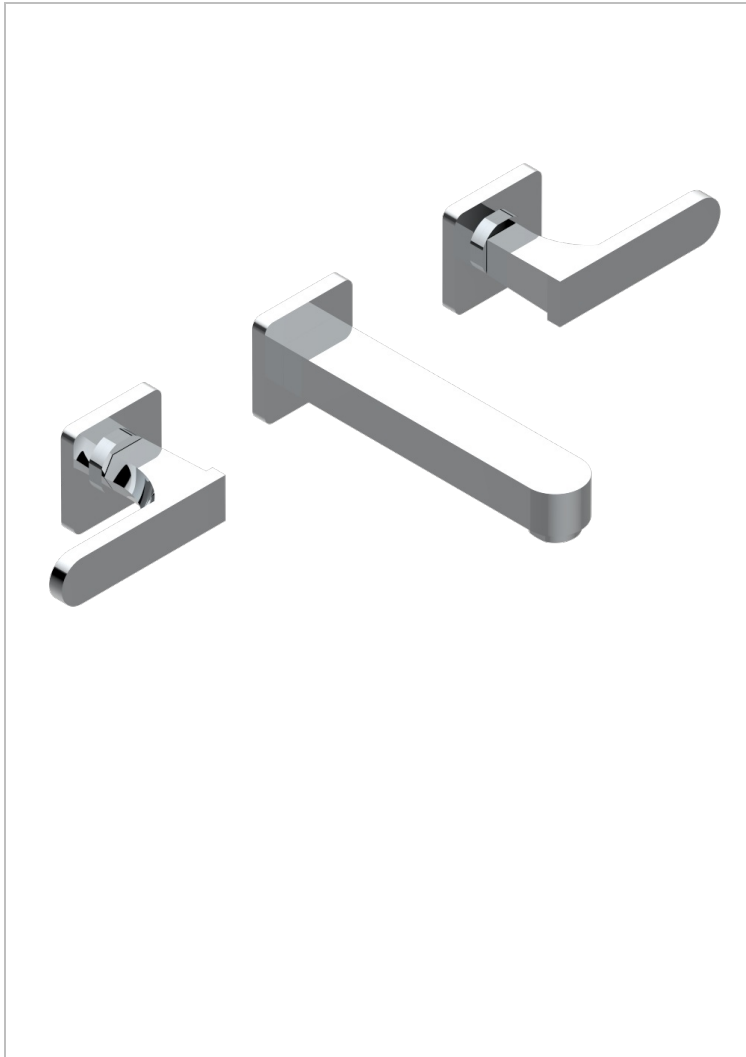

PROFIL METAL WITH LEVER HANDLES

A6B-41GB

Trim for wall mounted 3-hole bath set only

48802

11/05/2016

CHARACTERISTIC

- Profil Metal with lever handles
- Trim for wall mounted 3-hole bath set only

TECHNICAL SPECS

- Recommandé : 3 bars (max. 5 bars) - Advised : 43,5 psi (max. 72 psi)
- Bec : 35 l/min à 3 bars
- Spout : 9.26 gpm at 43.5 psi

RELATED SKU'S

- Ref. G00-40AM/US Rough parts for wall set (one counter clockwise and one clockwise cartridges)