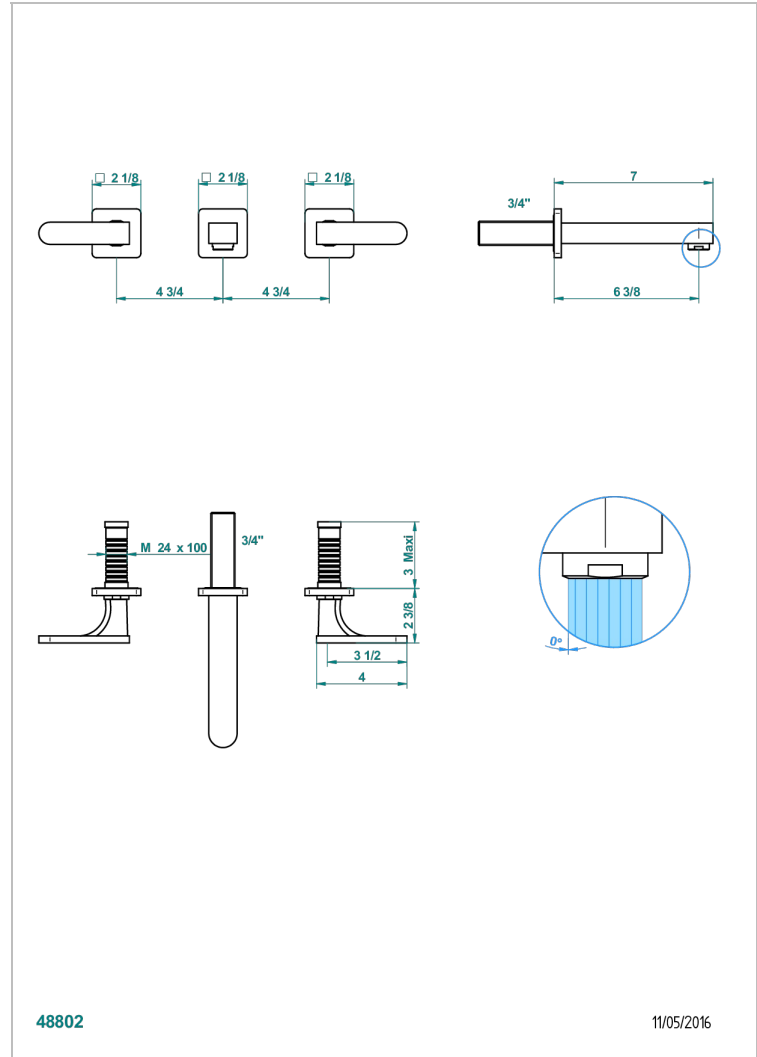

# PROFIL METAL WITH LEVER HANDLES

A6B-41GB

Trim for wall mounted 3-hole bath set only

48802

11/05/2016

## CHARACTERISTIC

- Profil Metal with lever handles
- Trim for wall mounted 3-hole bath set only

## TECHNICAL SPECS

- Recommandé : 3 bars (max. 5 bars) - Advised : 43,5 psi (max. 72 psi)
- Bec : 35 l/min à 3 bars
- Spout : 9.26 gpm at 43.5 psi

## RELATED SKU'S

- Ref. G00-40AM/US Rough parts for wall set (one counter clockwise and one clockwise cartridges)