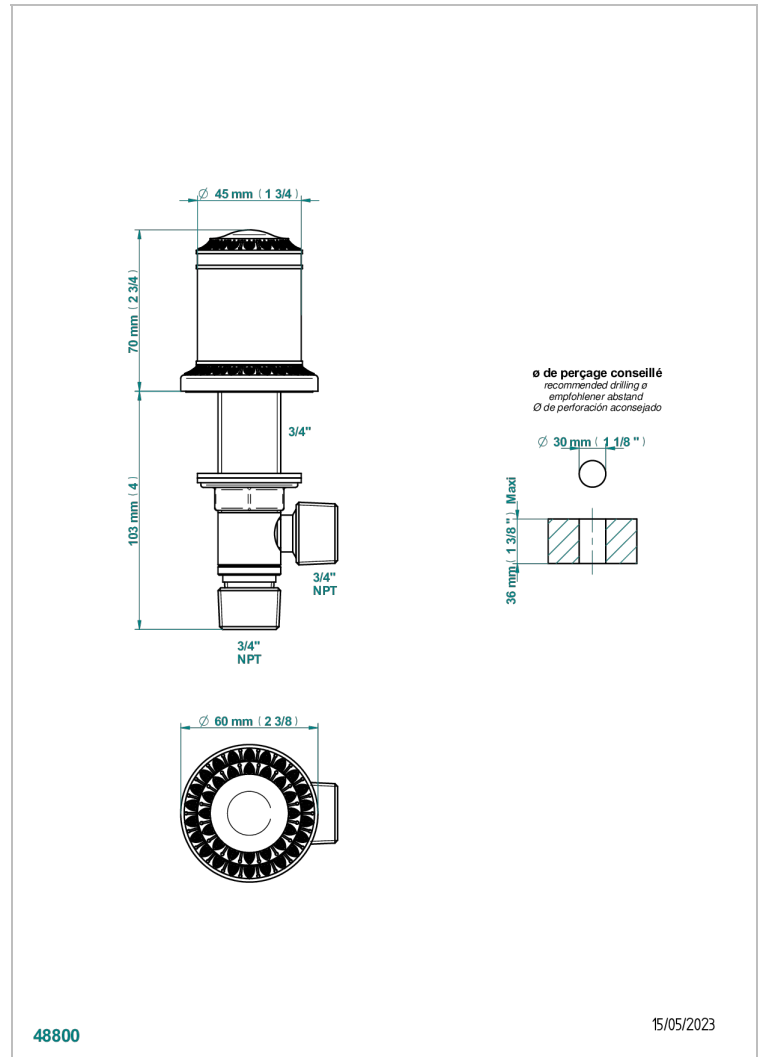

MALMAISON PORTORO

U95-36

Rim mounted 3/4" valve

THG[®]
PARIS

CHARACTERISTIC

- Malmaison Portoro
- Rim mounted 3/4" valve

AVAILABLE FINITIONS

Antique nickel - H28
Black ceram - D30
Lacquered light bronze - D01
Matt chrome - C02
Matt gold - F07
Matt nickel (color finish) - C01